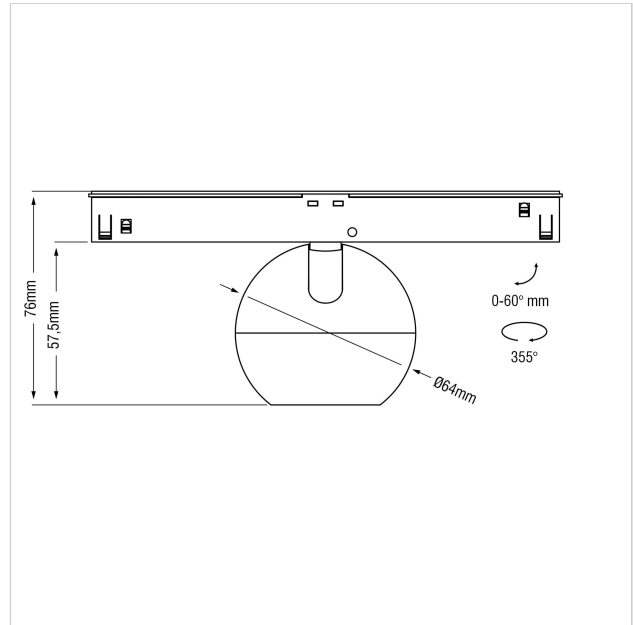

Dea Eros-Q1 XS TR

| | |
|---------------------------|-------------------------|
| SKU | : Q655BW94034BMF0 |
| Housing material | : Aluminum Die Cast |
| Luminaire Color | : White |
| Optic | : Reflector |
| Reflector Color | : Black Matt |
| Power supply | : Included ON/OFF |
| Luminous Flux (lm) | : 510lm |
| System power | : 7W |
| System efficiency | : 73lm/W |
| Beam angle (°) | : 34° |
| CCT (K) | : 4000K |
| CRI | : 90 |
| Chromaticity tolerance | : 3 MacAdam |
| Mains Voltage | : 220-240V / 50 -60Hz |
| El. Class | : Class III |
| Lifetime | : 50000h |
| IP rating | : IP20 |
| Light source energy class | : F |
| Light source identifier | : CLU701-1002C4-403H5K2 |
| Net. Weight | : 0.2Kg |
| Warranty | : 5Y |