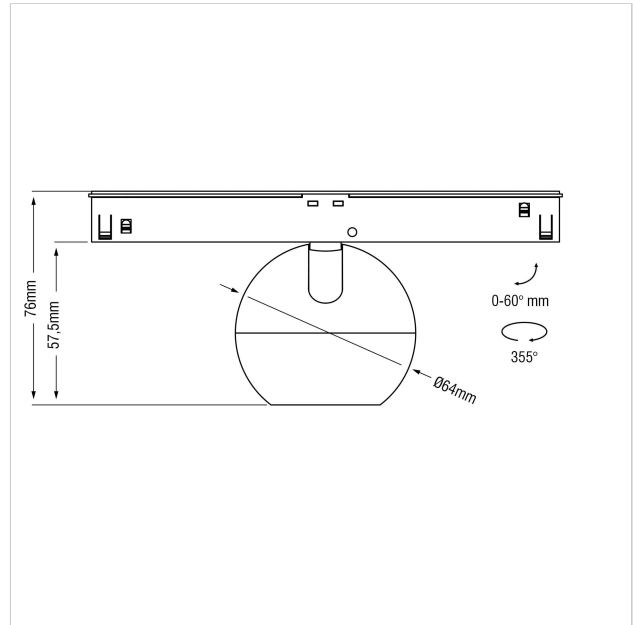

Dea Eros-Q1 XS TR

SKU	: Q655BW92734COF0
Housing material	: Aluminum Die Cast
Luminaire Color	: White
Optic	: Reflector
Reflector Color	: Copper
Power supply	: Included ON/OFF
Luminous Flux (lm)	: 490lm
System power	: 7W
System efficiency	: 70lm/W
Beam angle (°)	: 34°
CCT (K)	: 2700K
CRI	: 90
Chromaticity tolerance	: 3 MacAdam
Mains Voltage	: 220-240V / 50 -60Hz
El. Class	: Class III
Lifetime	: 50000h
IP rating	: IP20
Light source energy class	: F
Light source identifier	: CLU701-1002C4-273H5K2
Net. Weight	: 0.2Kg
Warranty	: 5Y