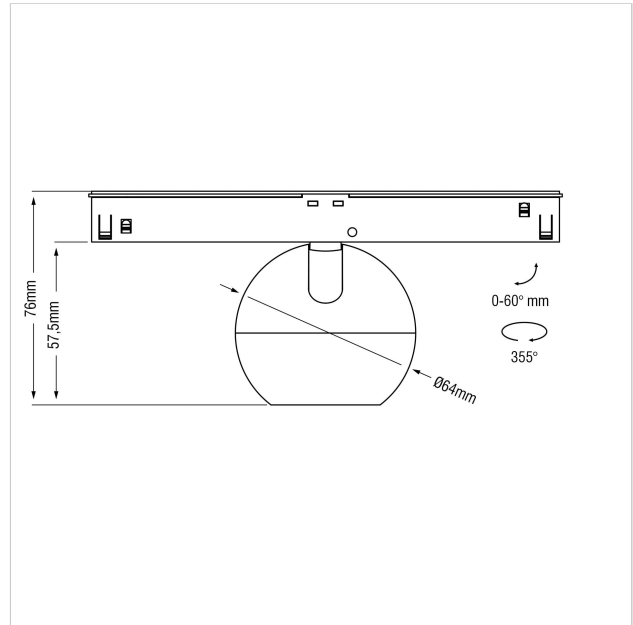

Dea Eros-Q1 XS TR

SKU	: Q655BW93034COF0
Housing material	: Aluminum Die Cast
Luminaire Color	: White
Optic	: Reflector
Reflector Color	: Copper
Power supply	: Included ON/OFF
Luminous Flux (lm)	: 500lm
System power	: 7W
System efficiency	: 72lm/W
Beam angle (°)	: 34°
CCT (K)	: 3000K
CRI	: 90
Chromaticity tolerance	: 3 MacAdam
Mains Voltage	: 220-240V / 50 -60Hz
El. Class	: Class III
Lifetime	: 50000h
IP rating	: IP20
Light source energy class	: F
Light source identifier	: CLU701-1002C4-303H5K2
Net. Weight	: 0.2Kg
Warranty	: 5Y