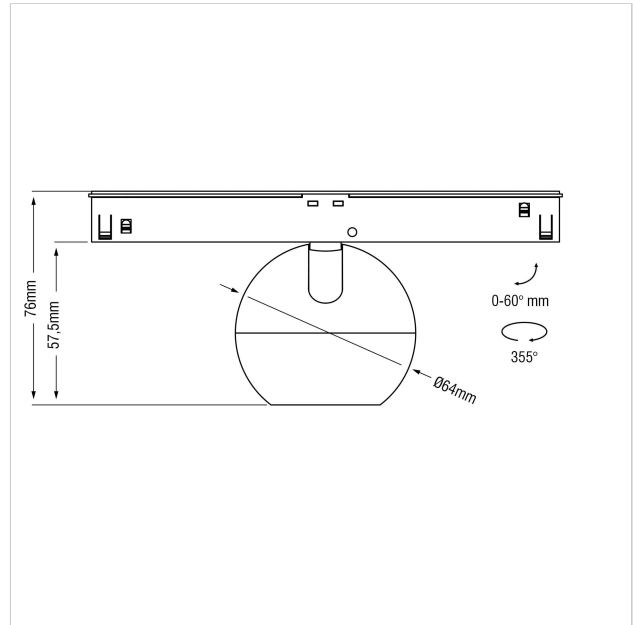

# Dea Eros-Q1 XS TR

SKU	: Q655BB92734BMF0
Housing material	: Aluminum Die Cast
Luminaire Color	: Black
Optic	: Reflector
Reflector Color	: Black Matt
Power supply	: Included ON/OFF
Luminous Flux (lm)	: 490lm
System power	: 7W
System efficiency	: 70lm/W
Beam angle (°)	: 34°
CCT (K)	: 2700K
CRI	: 90
Chromaticity tolerance	: 3 MacAdam
Mains Voltage	: 220-240V / 50 -60Hz
El. Class	: Class III
Lifetime	: 50000h
IP rating	: IP20
Light source energy class	:
Light source identifier	:
Net. Weight	: 0.2Kg
Warranty	: 5Y