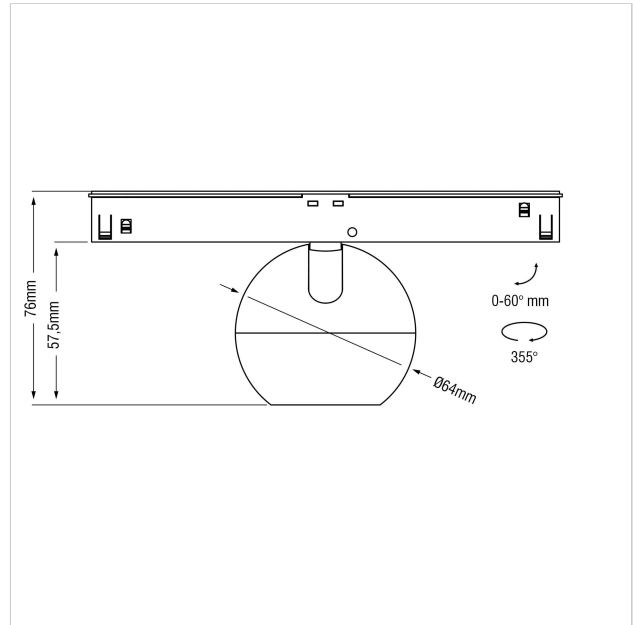

Dea Eros-Q1 XS TR

SKU	: Q655BW92734CHF0
Housing material	: Aluminum Die Cast
Luminaire Color	: White
Optic	: Reflector
Reflector Color	: Chrome
Power supply	: Included ON/OFF
Luminous Flux (lm)	: 490lm
System power	: 7W
System efficiency	: 70lm/W
Beam angle (°)	: 34°
CCT (K)	: 2700K
CRI	: 90
Chromaticity tolerance	: 3 MacAdam
Mains Voltage	: 220-240V / 50 -60Hz
EI. Class	: Class III
Lifetime	: 50000h
IP rating	: IP20
Light source energy class	: F
Light source identifier	: CLU701-1002C4-273H5K2
Net. Weight	: 0.2Kg
Warranty	: 5Y