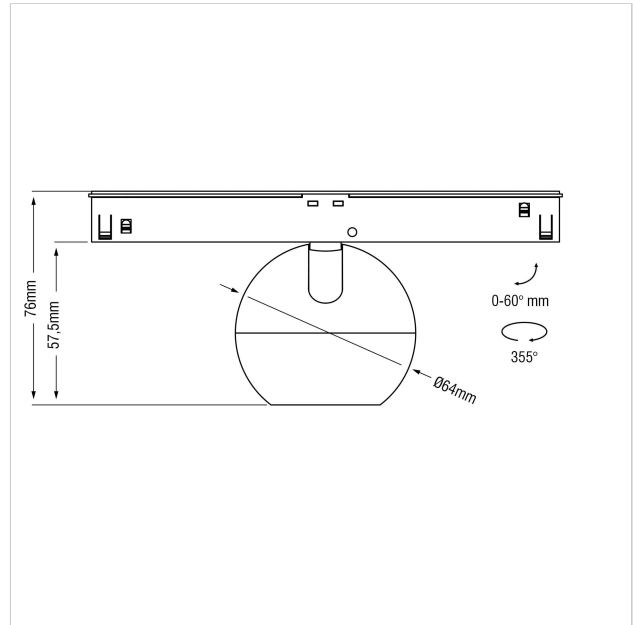

# Dea Eros-Q1 XS TR

SKU	: Q655BW93034CHF0
Housing material	: Aluminum Die Cast
Luminaire Color	: White
Optic	: Reflector
Reflector Color	: Chrome
Power supply	: Included ON/OFF
Luminous Flux (lm)	: 500lm
System power	: 7W
System efficiency	: 72lm/W
Beam angle (°)	: 34°
CCT (K)	: 3000K
CRI	: 90
Chromaticity tolerance	: 3 MacAdam
Mains Voltage	: 220-240V / 50 -60Hz
EI. Class	: Class III
Lifetime	: 50000h
IP rating	: IP20
Light source energy class	: F
Light source identifier	: CLU701-1002C4-303H5K2
Net. Weight	: 0.2Kg
Warranty	: 5Y