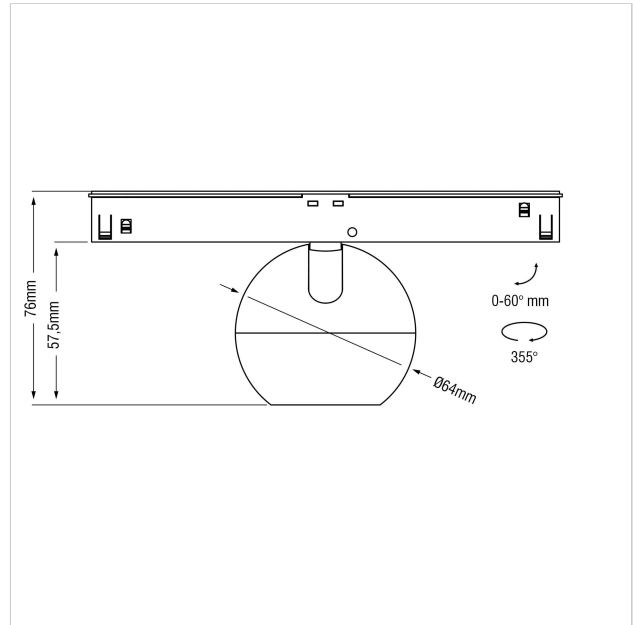

Dea Eros-Q1 XS TR

SKU	: Q655BW94034CHF0
Housing material	: Aluminum Die Cast
Luminaire Color	: White
Optic	: Reflector
Reflector Color	: Chrome
Power supply	: Included ON/OFF
Luminous Flux (lm)	: 510lm
System power	: 7W
System efficiency	: 73lm/W
Beam angle (°)	: 34°
CCT (K)	: 4000K
CRI	: 90
Chromaticity tolerance	: 3 MacAdam
Mains Voltage	: 220-240V / 50 -60Hz
El. Class	: Class III
Lifetime	: 50000h
IP rating	: IP20
Light source energy class	: F
Light source identifier	: CLU701-1002C4-403H5K2
Net. Weight	: 0.2Kg
Warranty	: 5Y