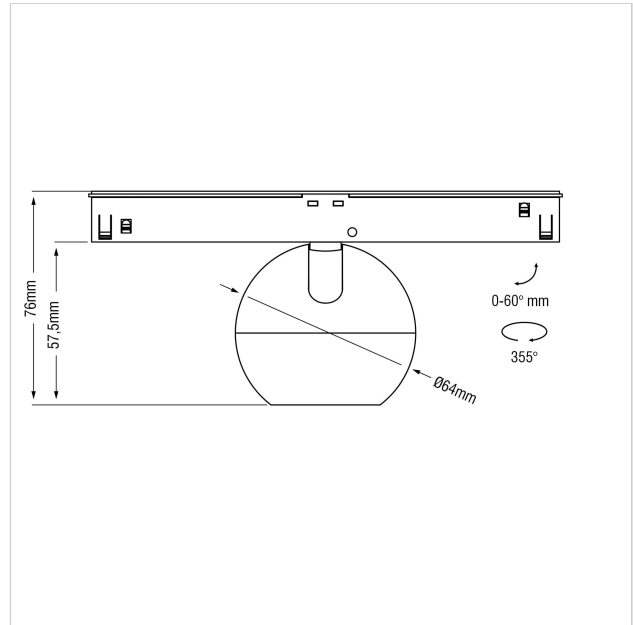

Dea Eros-Q1 XS TR

SKU	: Q655BW92734GOF0
Housing material	: Aluminum Die Cast
Luminaire Color	: White
Optic	: Reflector
Reflector Color	: Gold
Power supply	: Included ON/OFF
Luminous Flux (lm)	: 490lm
System power	: 7W
System efficiency	: 70lm/W
Beam angle (°)	: 34°
CCT (K)	: 2700K
CRI	: 90
Chromaticity tolerance	: 3 MacAdam
Mains Voltage	: 220-240V / 50 -60Hz
El. Class	: Class III
Lifetime	: 50000h
IP rating	: IP20
Light source energy class	: F
Light source identifier	: CLU701-1002C4-273H5K2
Net. Weight	: 0.2Kg
Warranty	: 5Y