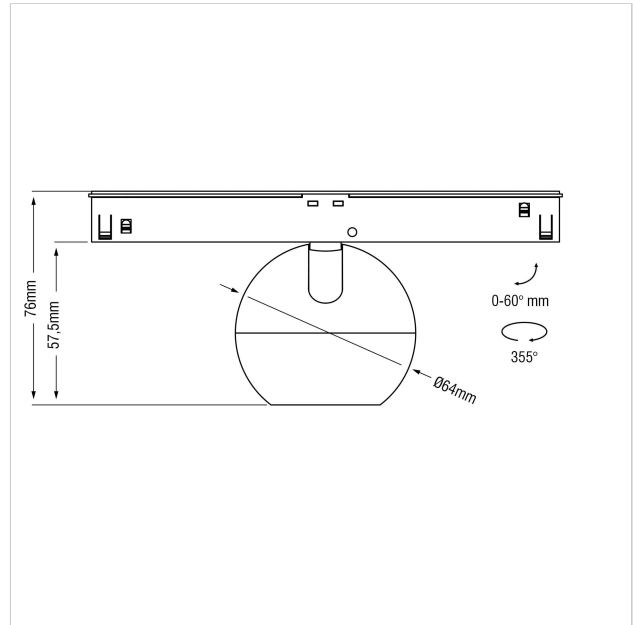

Dea Eros-Q1 XS TR

SKU	: Q655BW93034GOF0
Housing material	: Aluminum Die Cast
Luminaire Color	: White
Optic	: Reflector
Reflector Color	: Gold
Power supply	: Included ON/OFF
Luminous Flux (lm)	: 500lm
System power	: 7W
System efficiency	: 72lm/W
Beam angle (°)	: 34°
CCT (K)	: 3000K
CRI	: 90
Chromaticity tolerance	: 3 MacAdam
Mains Voltage	: 220-240V / 50 -60Hz
El. Class	: Class III
Lifetime	: 50000h
IP rating	: IP20
Light source energy class	: F
Light source identifier	: CLU701-1002C4-303H5K2
Net. Weight	: 0.2Kg
Warranty	: 5Y