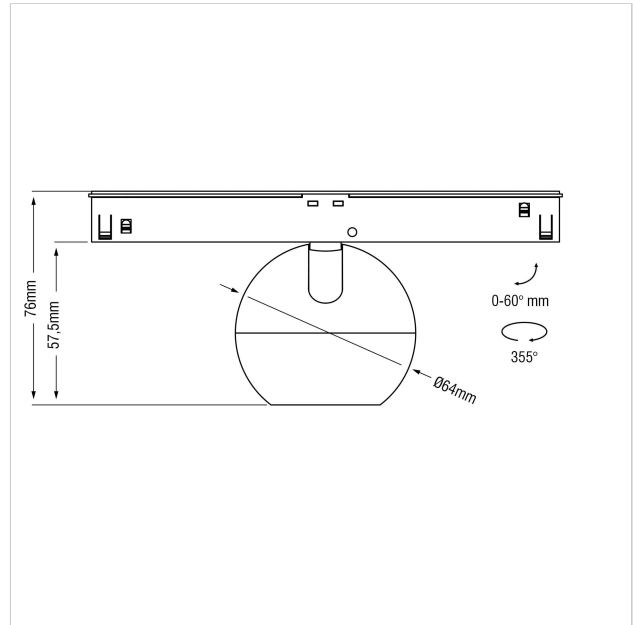

# Dea Eros-Q1 XS TR

SKU	: Q655BW94034GOF0
Housing material	: Aluminum Die Cast
Luminaire Color	: White
Optic	: Reflector
Reflector Color	: Gold
Power supply	: Included ON/OFF
Luminous Flux (lm)	: 510lm
System power	: 7W
System efficiency	: 73lm/W
Beam angle (°)	: 34°
CCT (K)	: 4000K
CRI	: 90
Chromaticity tolerance	: 3 MacAdam
Mains Voltage	: 220-240V / 50 -60Hz
El. Class	: Class III
Lifetime	: 50000h
IP rating	: IP20
Light source energy class	: F
Light source identifier	: CLU701-1002C4-403H5K2
Net. Weight	: 0.2Kg
Warranty	: 5Y