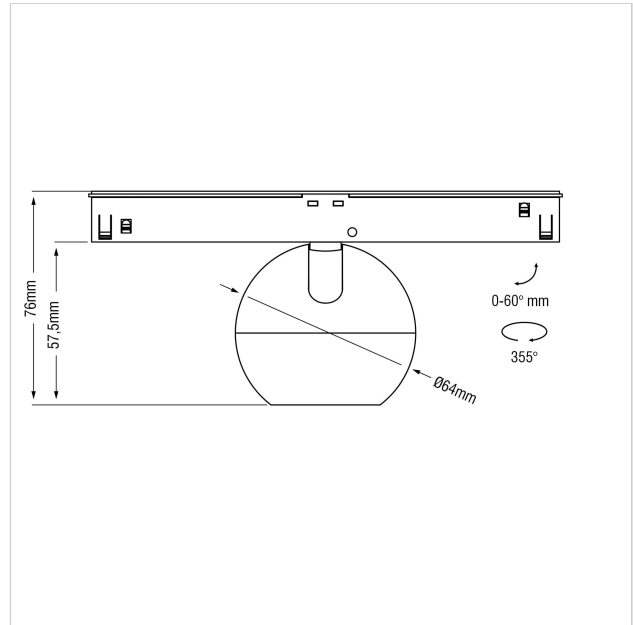

Dea Eros-Q1 XS TR

SKU	: Q655BW92734SGF0
Housing material	: Aluminum Die Cast
Luminaire Color	: White
Optic	: Reflector
Reflector Color	: Silver High Gloss
Power supply	: Included ON/OFF
Luminous Flux (lm)	: 490lm
System power	: 7W
System efficiency	: 70lm/W
Beam angle (°)	: 34°
CCT (K)	: 2700K
CRI	: 90
Chromaticity tolerance	: 3 MacAdam
Mains Voltage	: 220-240V / 50 -60Hz
EI. Class	: Class III
Lifetime	: 50000h
IP rating	: IP20
Light source energy class	: F
Light source identifier	: CLU701-1002C4-273H5K2
Net. Weight	: 0.2Kg
Warranty	: 5Y