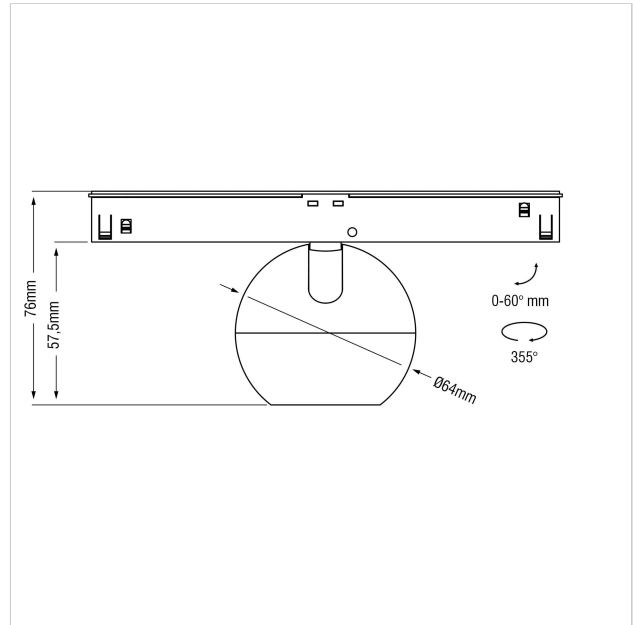

Dea Eros-Q1 XS TR

SKU	: Q655BW93034SGF0
Housing material	: Aluminum Die Cast
Luminaire Color	: White
Optic	: Reflector
Reflector Color	: Silver High Gloss
Power supply	: Included ON/OFF
Luminous Flux (lm)	: 500lm
System power	: 7W
System efficiency	: 72lm/W
Beam angle (°)	: 34°
CCT (K)	: 3000K
CRI	: 90
Chromaticity tolerance	: 3 MacAdam
Mains Voltage	: 220-240V / 50 -60Hz
EI. Class	: Class III
Lifetime	: 50000h
IP rating	: IP20
Light source energy class	: F
Light source identifier	: CLU701-1002C4-303H5K2
Net. Weight	: 0.2Kg
Warranty	: 5Y