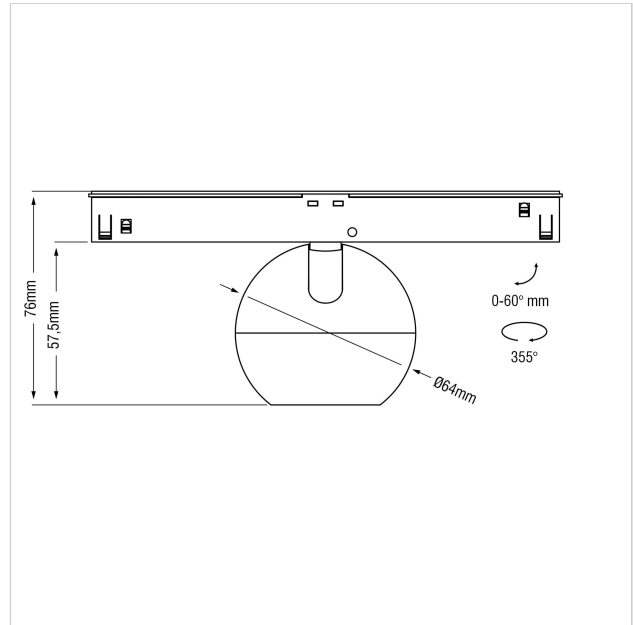

Dea Eros-Q1 XS TR

SKU	: Q655BW94034SGF0
Housing material	: Aluminum Die Cast
Luminaire Color	: White
Optic	: Reflector
Reflector Color	: Silver High Gloss
Power supply	: Included ON/OFF
Luminous Flux (lm)	: 510lm
System power	: 7W
System efficiency	: 73lm/W
Beam angle (°)	: 34°
CCT (K)	: 4000K
CRI	: 90
Chromaticity tolerance	: 3 MacAdam
Mains Voltage	: 220-240V / 50 -60Hz
El. Class	: Class III
Lifetime	: 50000h
IP rating	: IP20
Light source energy class	: F
Light source identifier	: CLU701-1002C4-403H5K2
Net. Weight	: 0.2Kg
Warranty	: 5Y