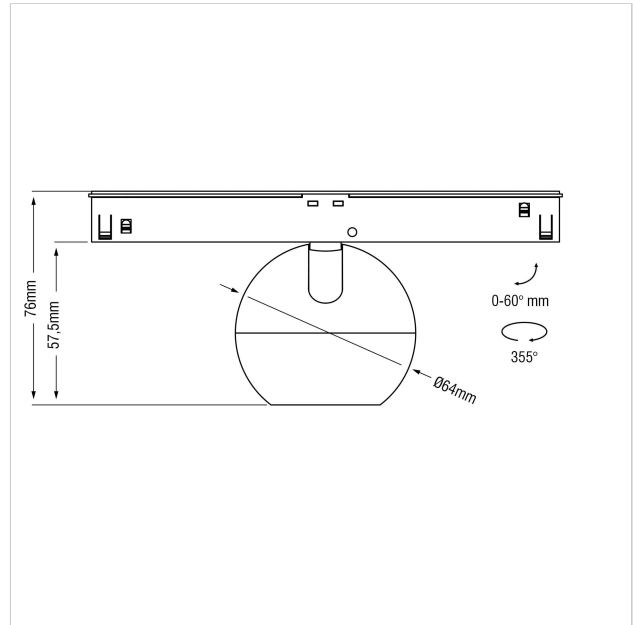

Dea Eros-Q1 XS TR

SKU	: Q655BW92734WHF0
Housing material	: Aluminum Die Cast
Luminaire Color	: White
Optic	: Reflector
Reflector Color	: White
Power supply	: Included ON/OFF
Luminous Flux (lm)	: 490lm
System power	: 7W
System efficiency	: 70lm/W
Beam angle (°)	: 34°
CCT (K)	: 2700K
CRI	: 90
Chromaticity tolerance	: 3 MacAdam
Mains Voltage	: 220-240V / 50 -60Hz
EI. Class	: Class III
Lifetime	: 50000h
IP rating	: IP20
Light source energy class	: F
Light source identifier	: CLU701-1002C4-273H5K2
Net. Weight	: 0.2Kg
Warranty	: 5Y