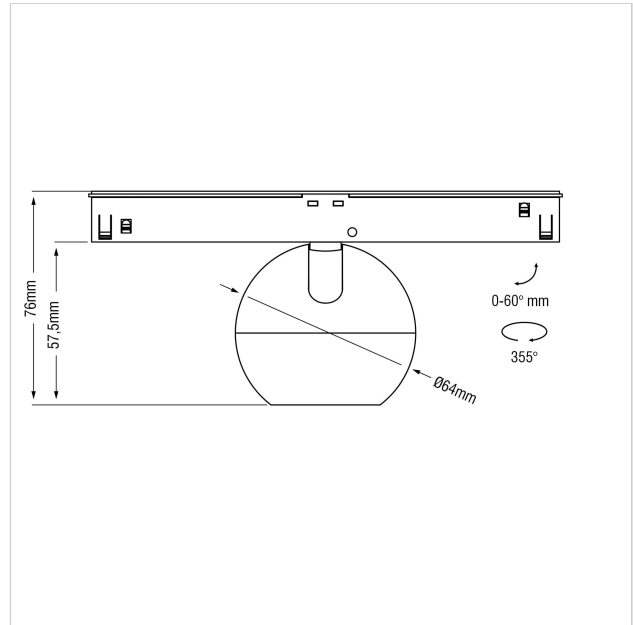

Dea Eros-Q1 XS TR

SKU	: Q655BW93034WHF0
Housing material	: Aluminum Die Cast
Luminaire Color	: White
Optic	: Reflector
Reflector Color	: White
Power supply	: Included ON/OFF
Luminous Flux (lm)	: 500lm
System power	: 7W
System efficiency	: 72lm/W
Beam angle (°)	: 34°
CCT (K)	: 3000K
CRI	: 90
Chromaticity tolerance	: 3 MacAdam
Mains Voltage	: 220-240V / 50 -60Hz
El. Class	: Class III
Lifetime	: 50000h
IP rating	: IP20
Light source energy class	: F
Light source identifier	: CLU701-1002C4-303H5K2
Net. Weight	: 0.2Kg
Warranty	: 5Y