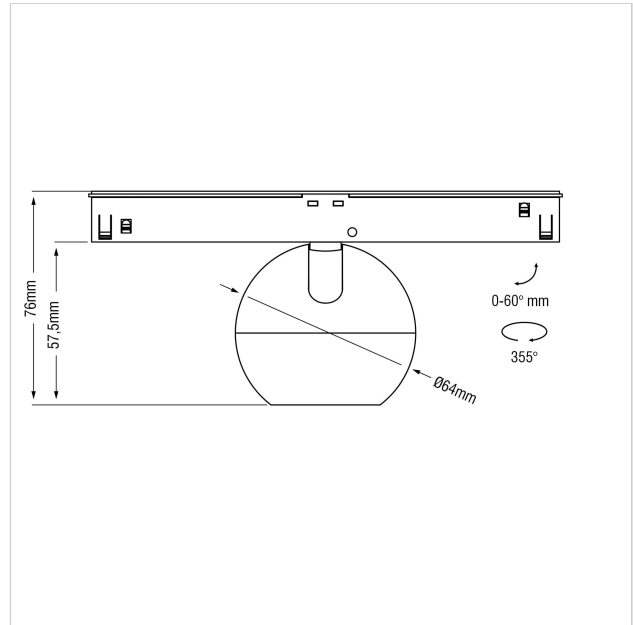

# Dea Eros-Q1 XS TR

SKU	: Q655BW94034WHF0
Housing material	: Aluminum Die Cast
Luminaire Color	: White
Optic	: Reflector
Reflector Color	: White
Power supply	: Included ON/OFF
Luminous Flux (lm)	: 510lm
System power	: 7W
System efficiency	: 73lm/W
Beam angle (°)	: 34°
CCT (K)	: 4000K
CRI	: 90
Chromaticity tolerance	: 3 MacAdam
Mains Voltage	: 220-240V / 50 -60Hz
EI. Class	: Class III
Lifetime	: 50000h
IP rating	: IP20
Light source energy class	: F
Light source identifier	: CLU701-1002C4-403H5K2
Net. Weight	: 0.2Kg
Warranty	: 5Y