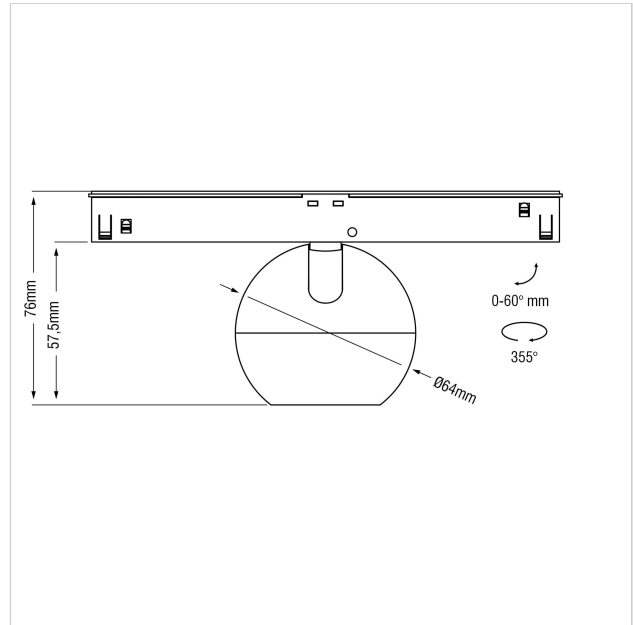

Dea Eros-Q1 XS TR

SKU	: Q655BB94034BMF0
Housing material	: Aluminum Die Cast
Luminaire Color	: Black
Optic	: Reflector
Reflector Color	: Black Matt
Power supply	: Included ON/OFF
Luminous Flux (lm)	: 510lm
System power	: 7W
System efficiency	: 73lm/W
Beam angle (°)	: 34°
CCT (K)	: 4000K
CRI	: 90
Chromaticity tolerance	: 3 MacAdam
Mains Voltage	: 220-240V / 50 -60Hz
EI. Class	: Class III
Lifetime	: 50000h
IP rating	: IP20
Light source energy class	:
Light source identifier	:
Net. Weight	: 0.2Kg
Warranty	: 5Y