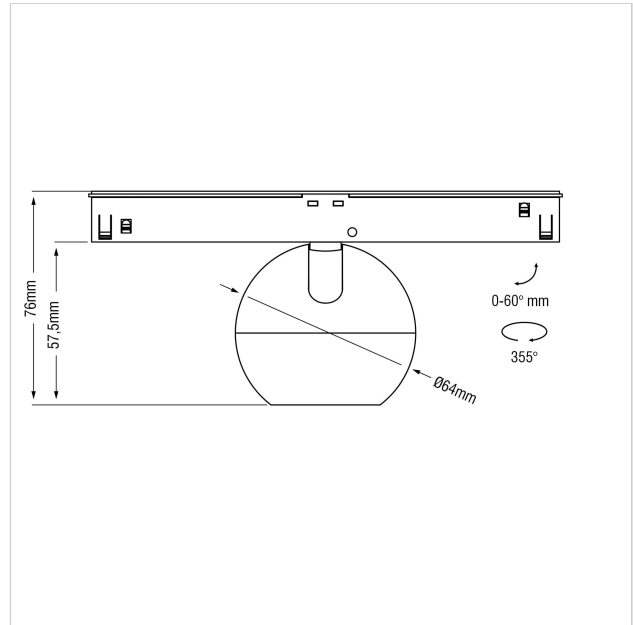

Dea Eros-Q1 XS TR

SKU	: Q655BB92734COF0
Housing material	: Aluminum Die Cast
Luminaire Color	: Black
Optic	: Reflector
Reflector Color	: Copper
Power supply	: Included ON/OFF
Luminous Flux (lm)	: 490lm
System power	: 7W
System efficiency	: 70lm/W
Beam angle (°)	: 34°
CCT (K)	: 2700K
CRI	: 90
Chromaticity tolerance	: 3 MacAdam
Mains Voltage	: 220-240V / 50 -60Hz
EI. Class	: Class III
Lifetime	: 50000h
IP rating	: IP20
Light source energy class	:
Light source identifier	:
Net. Weight	: 0.2Kg
Warranty	: 5Y