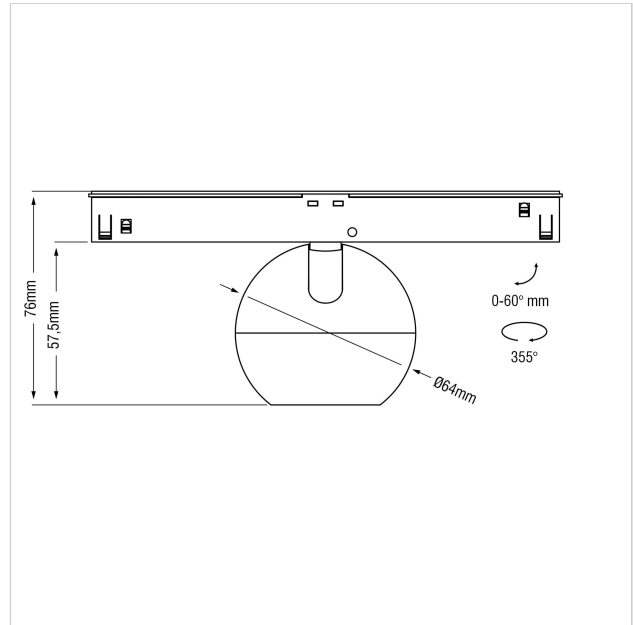

# Dea Eros-Q1 XS TR

SKU	: Q655BB93034COF0
Housing material	: Aluminum Die Cast
Luminaire Color	: Black
Optic	: Reflector
Reflector Color	: Copper
Power supply	: Included ON/OFF
Luminous Flux (lm)	: 500lm
System power	: 7W
System efficiency	: 72lm/W
Beam angle (°)	: 34°
CCT (K)	: 3000K
CRI	: 90
Chromaticity tolerance	: 3 MacAdam
Mains Voltage	: 220-240V / 50 -60Hz
EI. Class	: Class III
Lifetime	: 50000h
IP rating	: IP20
Light source energy class	:
Light source identifier	:
Net. Weight	: 0.2Kg
Warranty	: 5Y