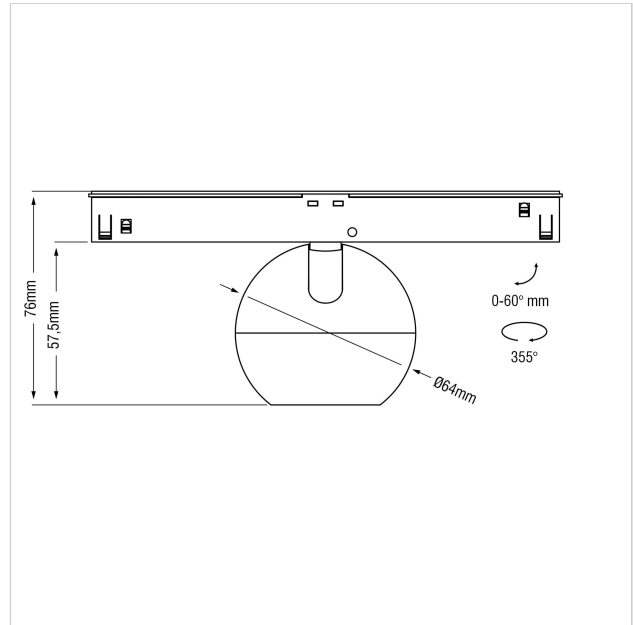

Dea Eros-Q1 XS TR

SKU	: Q655BB94034COF0
Housing material	: Aluminum Die Cast
Luminaire Color	: Black
Optic	: Reflector
Reflector Color	: Copper
Power supply	: Included ON/OFF
Luminous Flux (lm)	: 510lm
System power	: 7W
System efficiency	: 73lm/W
Beam angle (°)	: 34°
CCT (K)	: 4000K
CRI	: 90
Chromaticity tolerance	: 3 MacAdam
Mains Voltage	: 220-240V / 50 -60Hz
EI. Class	: Class III
Lifetime	: 50000h
IP rating	: IP20
Light source energy class	:
Light source identifier	:
Net. Weight	: 0.2Kg
Warranty	: 5Y