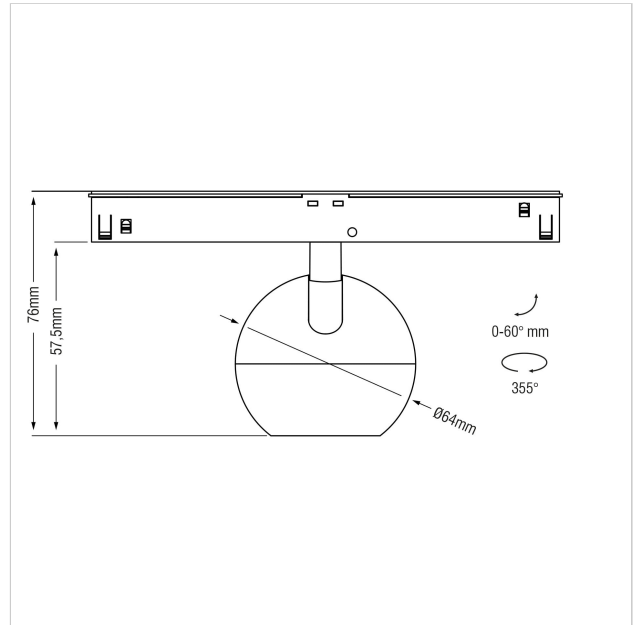

Dea Eros-Q2 XS TR

SKU	: Q665BB92734BGF0
Housing material	: Aluminum Die Cast
Luminaire Color	: Black
Optic	: Reflector
Reflector Color	: Black High Gloss
Power supply	: Included ON/OFF
Luminous Flux (lm)	: 490lm
System power	: 7W
System efficiency	: 70lm/W
Beam angle (°)	: 34°
CCT (K)	: 2700K
CRI	: 90
Chromaticity tolerance	: 3 MacAdam
Mains Voltage	: 220-240V / 50 -60Hz
El. Class	: Class III
Lifetime	: 50000h
IP rating	: IP20
Light source energy class	:
Light source identifier	:
Net. Weight	: 0.2Kg
Warranty	: 5Y