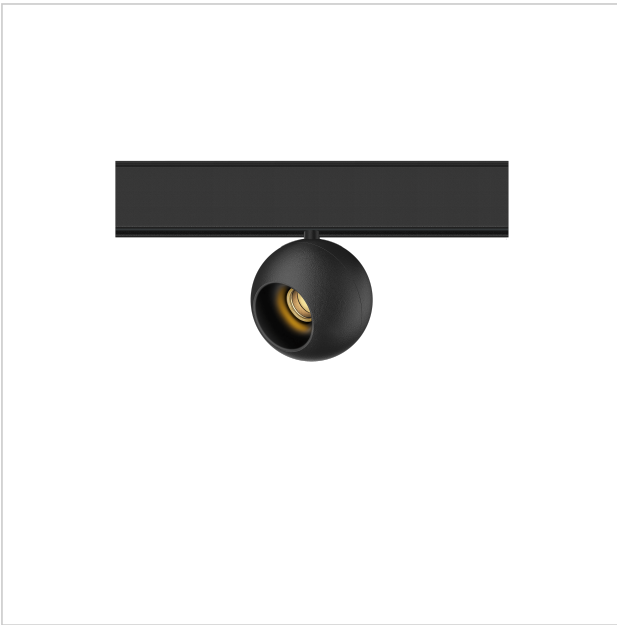

Dea Eros-Q2 XS TR

SKU	: Q665BB92734BGF0
Housing material	: Aluminum Die Cast
Luminaire Color	: Black
Optic	: Reflector
Reflector Color	: Black High Gloss
Power supply	: Included ON/OFF
Luminous Flux (lm)	: 490lm
System power	: 7W
System efficiency	: 70lm/W
Beam angle (°)	: 34°
CCT (K)	: 2700K
CRI	: 90
Chromaticity tolerance	: 3 MacAdam
Mains Voltage	: 220-240V / 50 -60Hz
El. Class	: Class III
Lifetime	: 50000h
IP rating	: IP20
Light source energy class	:
Light source identifier	:
Net. Weight	: 0.2Kg
Warranty	: 5Y