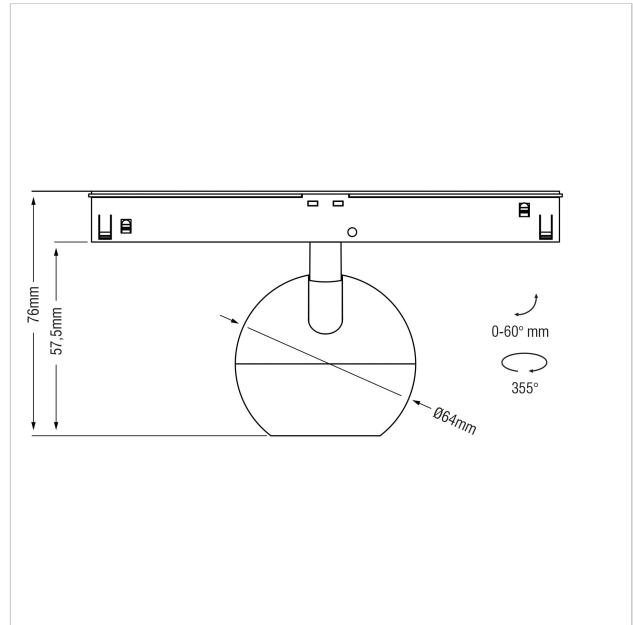

Dea Eros-Q2 XS TR

SKU	: Q665BB94034BGF0
Housing material	: Aluminum Die Cast
Luminaire Color	: Black
Optic	: Reflector
Reflector Color	: Black High Gloss
Power supply	: Included ON/OFF
Luminous Flux (lm)	: 510lm
System power	: 7W
System efficiency	: 73lm/W
Beam angle (°)	: 34°
CCT (K)	: 4000K
CRI	: 90
Chromaticity tolerance	: 3 MacAdam
Mains Voltage	: 220-240V / 50 -60Hz
EI. Class	: Class III
Lifetime	: 50000h
IP rating	: IP20
Light source energy class	:
Light source identifier	:
Net. Weight	: 0.2Kg
Warranty	: 5Y