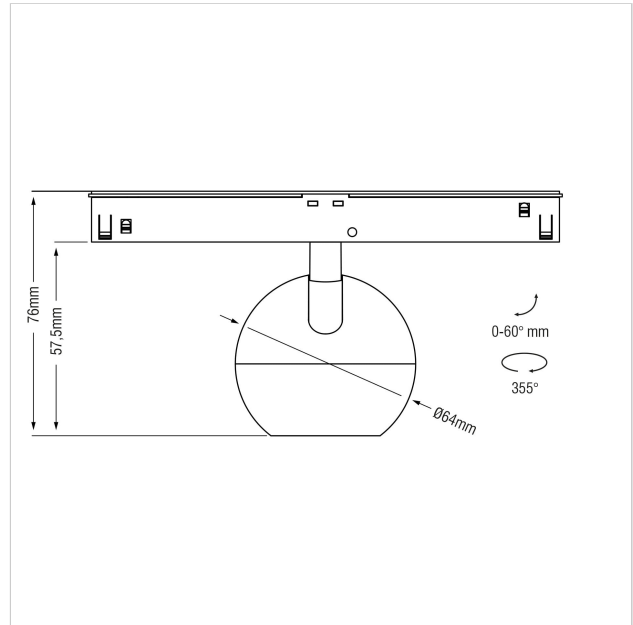

Dea Eros-Q2 XS TR

SKU	: Q665BB92734BMF0
Housing material	: Aluminum Die Cast
Luminaire Color	: Black
Optic	: Reflector
Reflector Color	: Black Matt
Power supply	: Included ON/OFF
Luminous Flux (lm)	: 490lm
System power	: 7W
System efficiency	: 70lm/W
Beam angle (°)	: 34°
CCT (K)	: 2700K
CRI	: 90
Chromaticity tolerance	: 3 MacAdam
Mains Voltage	: 220-240V / 50 -60Hz
El. Class	: Class III
Lifetime	: 50000h
IP rating	: IP20
Light source energy class	:
Light source identifier	:
Net. Weight	: 0.2Kg
Warranty	: 5Y