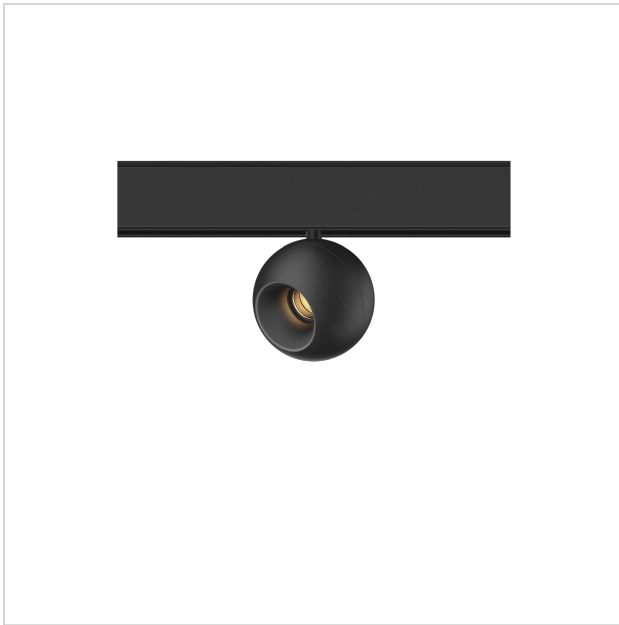

Dea Eros-Q2 XS TR

SKU	: Q665BB92734BMF0
Housing material	: Aluminum Die Cast
Luminaire Color	: Black
Optic	: Reflector
Reflector Color	: Black Matt
Power supply	: Included ON/OFF
Luminous Flux (lm)	: 490lm
System power	: 7W
System efficiency	: 70lm/W
Beam angle (°)	: 34°
CCT (K)	: 2700K
CRI	: 90
Chromaticity tolerance	: 3 MacAdam
Mains Voltage	: 220-240V / 50 -60Hz
El. Class	: Class III
Lifetime	: 50000h
IP rating	: IP20
Light source energy class	:
Light source identifier	:
Net. Weight	: 0.2Kg
Warranty	: 5Y