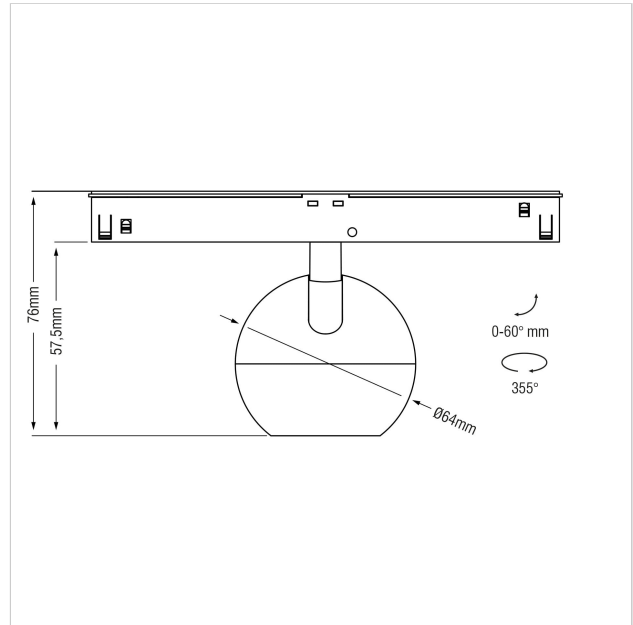

Dea Eros-Q2 XS TR

SKU	: Q665BB94034BMF0
Housing material	: Aluminum Die Cast
Luminaire Color	: Black
Optic	: Reflector
Reflector Color	: Black Matt
Power supply	: Included ON/OFF
Luminous Flux (lm)	: 510lm
System power	: 7W
System efficiency	: 73lm/W
Beam angle (°)	: 34°
CCT (K)	: 4000K
CRI	: 90
Chromaticity tolerance	: 3 MacAdam
Mains Voltage	: 220-240V / 50 -60Hz
EI. Class	: Class III
Lifetime	: 50000h
IP rating	: IP20
Light source energy class	:
Light source identifier	:
Net. Weight	: 0.2Kg
Warranty	: 5Y