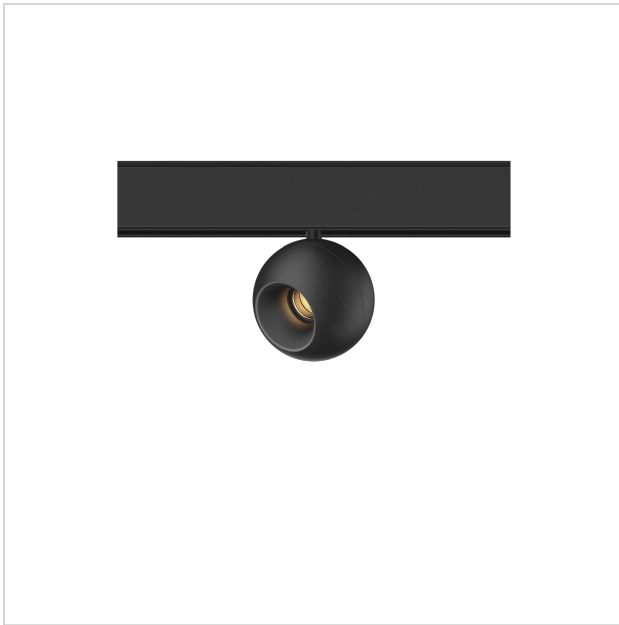

Dea Eros-Q2 XS TR

SKU	: Q665BB94034BMF0
Housing material	: Aluminum Die Cast
Luminaire Color	: Black
Optic	: Reflector
Reflector Color	: Black Matt
Power supply	: Included ON/OFF
Luminous Flux (lm)	: 510lm
System power	: 7W
System efficiency	: 73lm/W
Beam angle (°)	: 34°
CCT (K)	: 4000K
CRI	: 90
Chromaticity tolerance	: 3 MacAdam
Mains Voltage	: 220-240V / 50 -60Hz
EI. Class	: Class III
Lifetime	: 50000h
IP rating	: IP20
Light source energy class	:
Light source identifier	:
Net. Weight	: 0.2Kg
Warranty	: 5Y