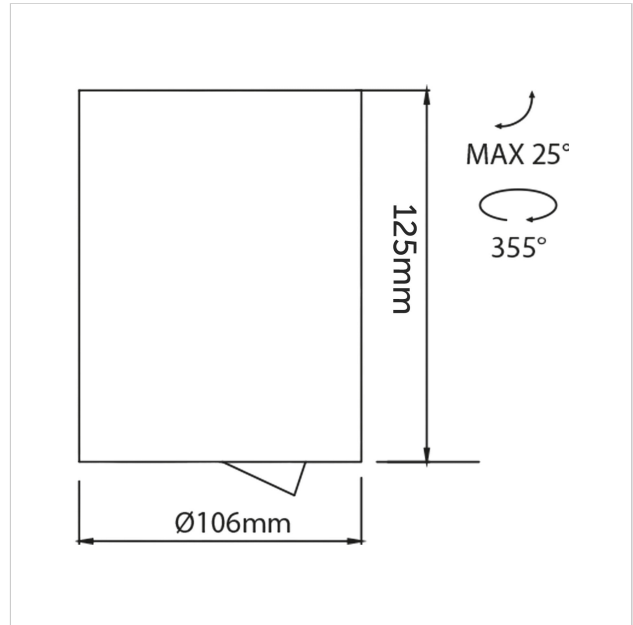

Dea Flora M

SKU	: 401EB93040GOF0
Housing material	: Aluminum Die Cast
Luminaire Color	: Black
Optic	: Reflector
Reflector Color	: Gold
Power supply	: Included ON/OFF
Luminaire dimension	: Ø106x125mm
Cut out dimension	: N/A
Luminous Flux (lm)	: 1200 lm
LED power	: N/A
System power	: 14W
System efficiency	: 86lm/W
Beam angle (°)	: 40°
CCT (K)	: 3000K
CRI	: 90
Chromaticity tolerance	: 3 MacAdam
Nominal fA	: N/A
Nominal fV	: N/A
Mains Voltage	: 220-240V / 50 -60Hz
El. Class	: Class II
Lifetime	: 50000h
IP rating	: IP20

Light source energy class	: E
Light source identifier	: CLU028-1204C4-303H5M3-F1
Net. Weight	: 0.8Kg
Warranty	: 5Y

All rated values @ ambient temperature of 25° C. Electric and photometric values are initially subject to a tolerance of +/- 10%. Tolerance of color temperature +/- 150K. Technical data can change without prior notice.