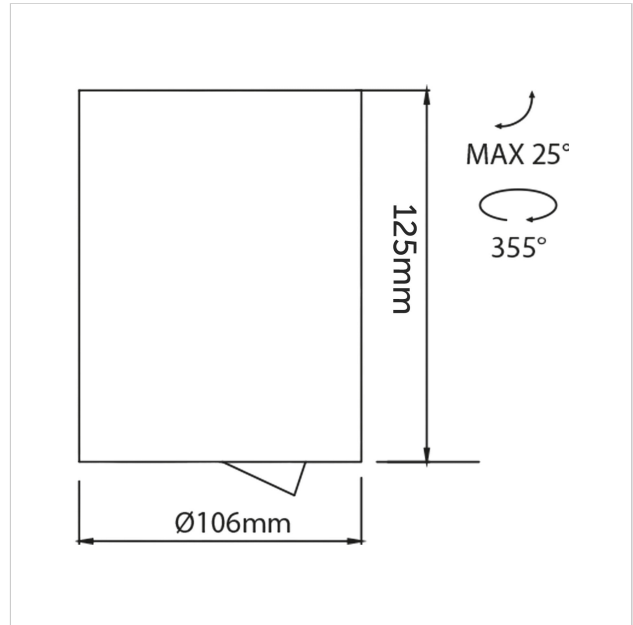

# Dea Flora M

SKU	: 401EB93040BGF0
Housing material	: Aluminum Die Cast
Luminaire Color	: Black
Optic	: Reflector
Reflector Color	: Black High Gloss
Power supply	: Included ON/OFF
Luminaire dimension	: Ø106x125mm
Cut out dimension	: N/A
Luminous Flux (lm)	: 1180 lm
LED power	: N/A
System power	: 14W
System efficiency	: 84lm/W
Beam angle (°)	: 40°
CCT (K)	: 3000K
CRI	: 90
Chromaticity tolerance	: 3 MacAdam
Nominal fA	: N/A
Nominal fV	: N/A
Mains Voltage	: 220-240V / 50 -60Hz
El. Class	: Class II
Lifetime	: 50000h
IP rating	: IP20

---

<b>Light source energy class</b>	: E
<b>Light source identifier</b>	: CLU028-1204C4-303H5M3-F1
<b>Net. Weight</b>	: 0.8Kg
<b>Warranty</b>	: 5Y

---

All rated values @ ambient temperature of 25° C. Electric and photometric values are initially subject to a tolerance of +/- 10%. Tolerance of color temperature +/- 150K. Technical data can change without prior notice.