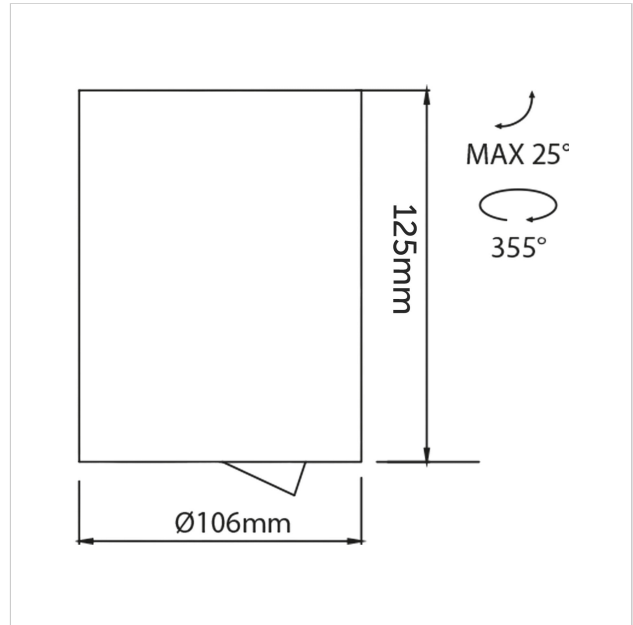

Dea Flora M

SKU	: 401EB92740SGF0
Housing material	: Aluminum Die Cast
Luminaire Color	: Black
Optic	: Reflector
Reflector Color	: Silver High Gloss
Power supply	: Included ON/OFF
Luminaire dimension	: Ø106x125mm
Cut out dimension	: N/A
Luminous Flux (lm)	: 1240 lm
LED power	: N/A
System power	: 14W
System efficiency	: 89lm/W
Beam angle (°)	: 40°
CCT (K)	: 2700K
CRI	: 90
Chromaticity tolerance	: 3 MacAdam
Nominal fA	: N/A
Nominal fV	: N/A
Mains Voltage	: 220-240V / 50 -60Hz
El. Class	: Class II
Lifetime	: 50000h
IP rating	: IP20

Light source energy class	: F
Light source identifier	: CLU028-1204C4-273H5M3-F1
Net. Weight	: 0.8Kg
Warranty	: 5Y

All rated values @ ambient temperature of 25° C. Electric and photometric values are initially subject to a tolerance of +/- 10%. Tolerance of color temperature +/- 150K. Technical data can change without prior notice.