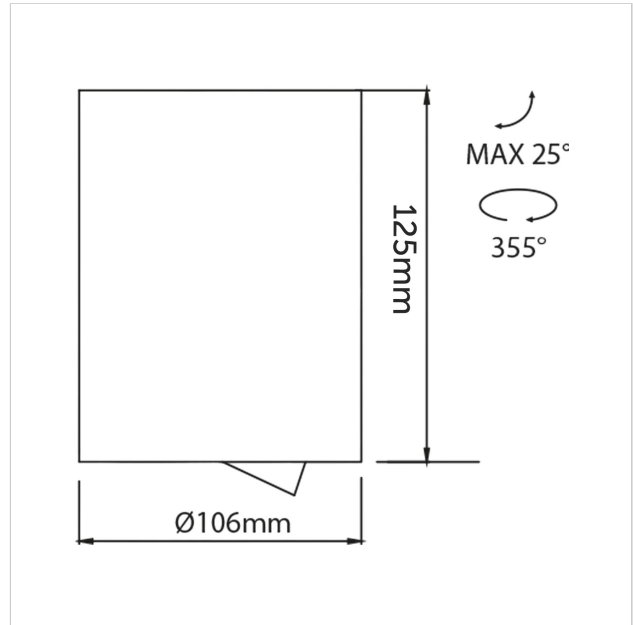

Dea Flora M

SKU	: 401FB94040SGF0
Housing material	: Aluminum Die Cast
Luminaire Color	: Black
Optic	: Reflector
Reflector Color	: Silver High Gloss
Power supply	: Included ON/OFF
Luminaire dimension	: Ø106x125mm
Cut out dimension	: N/A
Luminous Flux (lm)	: 1300 lm
LED power	: N/A
System power	: 14W
System efficiency	: 93lm/W
Beam angle (°)	: 40°
CCT (K)	: 4000K
CRI	: 90
Chromaticity tolerance	: 3 MacAdam
Nominal fA	: N/A
Nominal fV	: N/A
Mains Voltage	: 220-240V / 50 -60Hz
El. Class	: Class II
Lifetime	: 50000h
IP rating	: IP20

Light source energy class	: E
Light source identifier	: CLU028-1204C4-403H5M3-F1
Net. Weight	: 0.8Kg
Warranty	: 5Y

All rated values @ ambient temperature of 25° C. Electric and photometric values are initially subject to a tolerance of +/- 10%. Tolerance of color temperature +/- 150K. Technical data can change without prior notice.