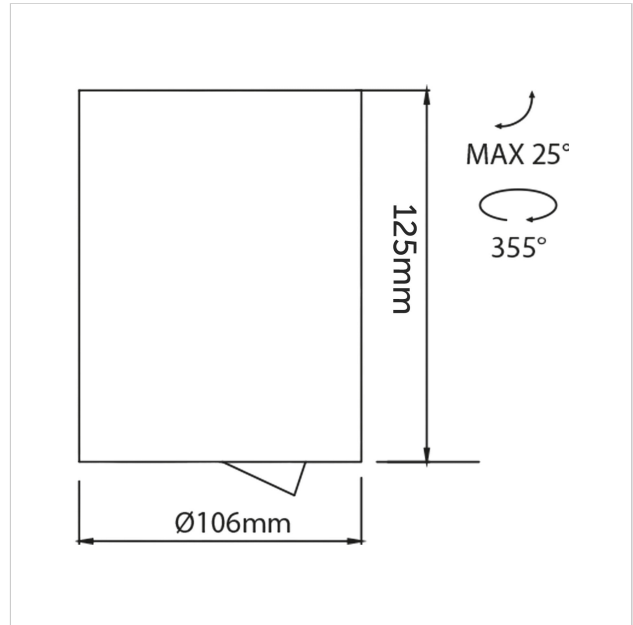

Dea Flora M

SKU	: 401EB93040BMF0
Housing material	: Aluminum Die Cast
Luminaire Color	: Black
Optic	: Reflector
Reflector Color	: Black Matt
Power supply	: Included ON/OFF
Luminaire dimension	: Ø106x125mm
Cut out dimension	: N/A
Luminous Flux (lm)	: 1120 lm
LED power	: N/A
System power	: 14W
System efficiency	: 80lm/W
Beam angle (°)	: 40°
CCT (K)	: 3000K
CRI	: 90
Chromaticity tolerance	: 3 MacAdam
Nominal fA	: N/A
Nominal fV	: N/A
Mains Voltage	: 220-240V / 50 -60Hz
El. Class	: Class II
Lifetime	: 50000h
IP rating	: IP20

Light source energy class	: E
Light source identifier	: CLU028-1204C4-303H5M3-F1
Net. Weight	: 0.8Kg
Warranty	: 5Y

All rated values @ ambient temperature of 25° C. Electric and photometric values are initially subject to a tolerance of +/- 10%. Tolerance of color temperature +/- 150K. Technical data can change without prior notice.