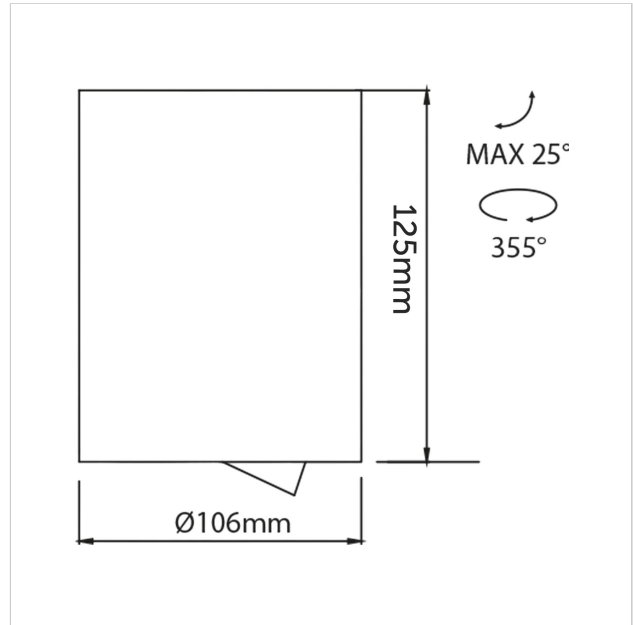

Dea Flora M

SKU	: 401EB94040GOF0
Housing material	: Aluminum Die Cast
Luminaire Color	: Black
Optic	: Reflector
Reflector Color	: Gold
Power supply	: Included ON/OFF
Luminaire dimension	: Ø106x125mm
Cut out dimension	: N/A
Luminous Flux (lm)	: 1220 lm
LED power	: N/A
System power	: 14W
System efficiency	: 87lm/W
Beam angle (°)	: 40°
CCT (K)	: 4000K
CRI	: 90
Chromaticity tolerance	: 3 MacAdam
Nominal fA	: N/A
Nominal fV	: N/A
Mains Voltage	: 220-240V / 50 -60Hz
El. Class	: Class II
Lifetime	: 50000h
IP rating	: IP20

Light source energy class	: E
Light source identifier	: CLU028-1204C4-403H5M3-F1
Net. Weight	: 0.8Kg
Warranty	: 5Y

All rated values @ ambient temperature of 25° C. Electric and photometric values are initially subject to a tolerance of +/- 10%. Tolerance of color temperature +/- 150K. Technical data can change without prior notice.