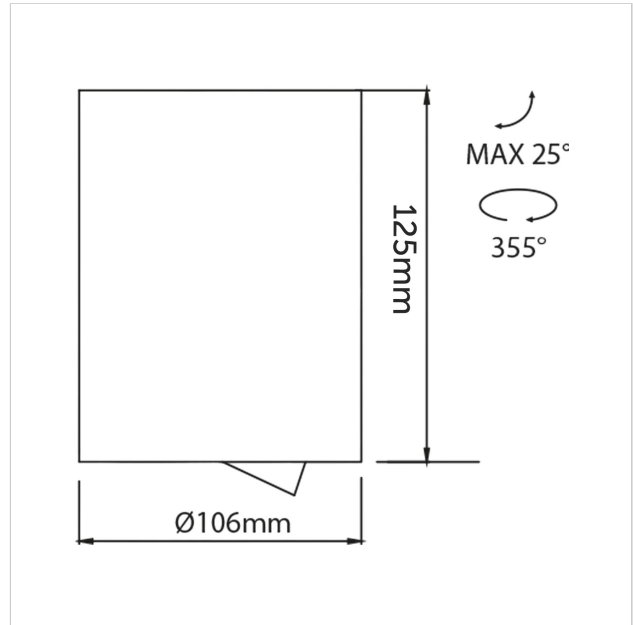

# Dea Flora M

SKU	: 401EB94040BMF0
Housing material	: Aluminum Die Cast
Luminaire Color	: Black
Optic	: Reflector
Reflector Color	: Black Matt
Power supply	: Included ON/OFF
Luminaire dimension	: Ø106x125mm
Cut out dimension	: N/A
Luminous Flux (lm)	: 1130 lm
LED power	: N/A
System power	: 14W
System efficiency	: 81lm/W
Beam angle (°)	: 40°
CCT (K)	: 4000K
CRI	: 90
Chromaticity tolerance	: 3 MacAdam
Nominal fA	: N/A
Nominal fV	: N/A
Mains Voltage	: 220-240V / 50 -60Hz
El. Class	: Class II
Lifetime	: 50000h
IP rating	: IP20

---

<b>Light source energy class</b>	: E
<b>Light source identifier</b>	: CLU028-1204C4-403H5M3-F1
<b>Net. Weight</b>	: 0.8Kg
<b>Warranty</b>	: 5Y

---

All rated values @ ambient temperature of 25° C. Electric and photometric values are initially subject to a tolerance of +/- 10%. Tolerance of color temperature +/- 150K. Technical data can change without prior notice.