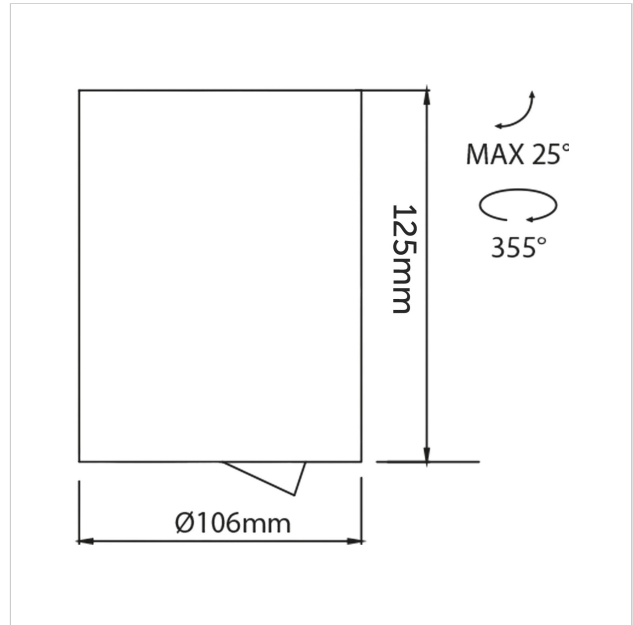

Dea Flora M

SKU	: 401EW92740WHF0
Housing material	: Aluminum Die Cast
Luminaire Color	: White
Optic	: Reflector
Reflector Color	: White
Power supply	: Included ON/OFF
Luminaire dimension	: Ø106x125mm
Cut out dimension	: N/A
Luminous Flux (lm)	: 1160 lm
LED power	: N/A
System power	: 14W
System efficiency	: 83lm/W
Beam angle (°)	: 40°
CCT (K)	: 2700K
CRI	: 90
Chromaticity tolerance	: 3 MacAdam
Nominal fA	: N/A
Nominal fV	: N/A
Mains Voltage	: 220-240V / 50 -60Hz
El. Class	: Class II
Lifetime	: 50000h
IP rating	: IP20

Light source energy class	: F
Light source identifier	: CLU028-1204C4-273H5M3-F1
Net. Weight	: 0.8Kg
Warranty	: 5Y

All rated values @ ambient temperature of 25° C. Electric and photometric values are initially subject to a tolerance of +/- 10%. Tolerance of color temperature +/- 150K. Technical data can change without prior notice.