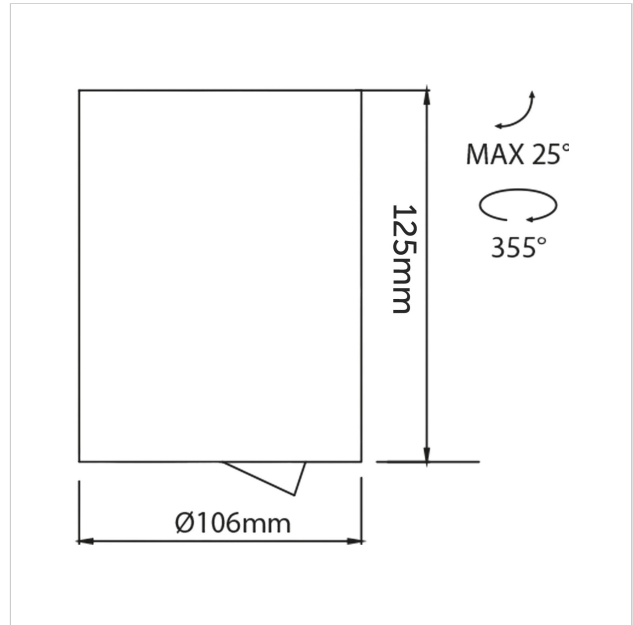

Dea Flora M

SKU	: 401EW93040BMF0
Housing material	: Aluminum Die Cast
Luminaire Color	: White
Optic	: Reflector
Reflector Color	: Black Matt
Power supply	: Included ON/OFF
Luminaire dimension	: Ø106x125mm
Cut out dimension	: N/A
Luminous Flux (lm)	: 1120 lm
LED power	: N/A
System power	: 14W
System efficiency	: 80lm/W
Beam angle (°)	: 40°
CCT (K)	: 3000K
CRI	: 90
Chromaticity tolerance	: 3 MacAdam
Nominal fA	: N/A
Nominal fV	: N/A
Mains Voltage	: 220-240V / 50 -60Hz
EI. Class	: Class II
Lifetime	: 50000h
IP rating	: IP20

Light source energy class	: E
Light source identifier	: CLU028-1204C4-303H5M3-F1
Net. Weight	: 0.8Kg
Warranty	: 5Y

All rated values @ ambient temperature of 25° C. Electric and photometric values are initially subject to a tolerance of +/- 10%. Tolerance of color temperature +/- 150K. Technical data can change without prior notice.