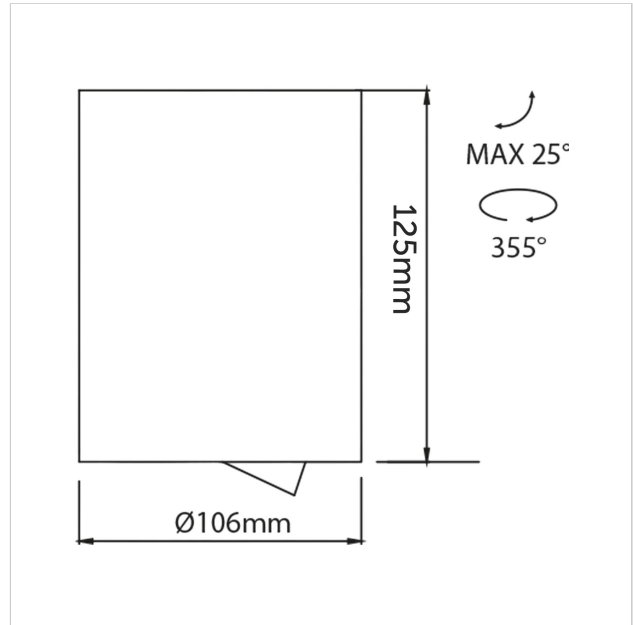

Dea Flora M

SKU	: 401FB93040CHF0
Housing material	: Aluminum Die Cast
Luminaire Color	: Black
Optic	: Reflector
Reflector Color	: Chrome
Power supply	: Included ON/OFF
Luminaire dimension	: Ø106x125mm
Cut out dimension	: N/A
Luminous Flux (lm)	: 1260 lm
LED power	: N/A
System power	: 14W
System efficiency	: 90lm/W
Beam angle (°)	: 40°
CCT (K)	: 3000K
CRI	: 90
Chromaticity tolerance	: 3 MacAdam
Nominal fA	: N/A
Nominal fV	: N/A
Mains Voltage	: 220-240V / 50 -60Hz
El. Class	: Class II
Lifetime	: 50000h
IP rating	: IP20

Light source energy class	: E
Light source identifier	: CLU028-1204C4-303H5M3-F1
Net. Weight	: 0.8Kg
Warranty	: 5Y

All rated values @ ambient temperature of 25° C. Electric and photometric values are initially subject to a tolerance of +/- 10%. Tolerance of color temperature +/- 150K. Technical data can change without prior notice.