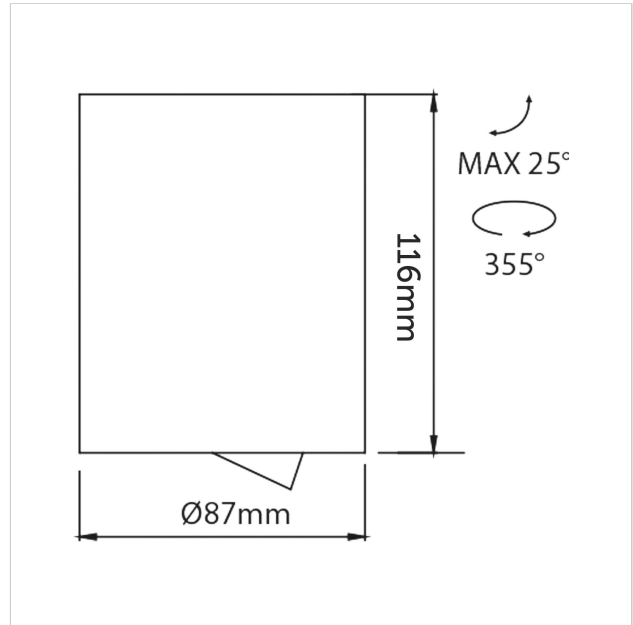

Dea Flora S

SKU	: 402DW93040CHF0
Housing material	: Aluminum Die Cast
Luminaire Color	: White
Optic	: Reflector
Reflector Color	: Chrome
Power supply	: Included ON/OFF
Luminaire dimension	: Ø87x116mm
Cut out dimension	: N/A
Luminous Flux (lm)	: 930 lm
LED power	: N/A
System power	: 10.5W
System efficiency	: 89lm/W
Beam angle (°)	: 40°
CCT (K)	: 3000K
CRI	: 90
Chromaticity tolerance	: 3 MacAdam
Nominal fA	: N/A
Nominal fV	: N/A
Mains Voltage	: 220-240V / 50 -60Hz
El. Class	: Class II
Lifetime	: 50000h
IP rating	: IP20

Light source energy class	: E
Light source identifier	: CLU028-1204C4-303H5M3-F1
Net. Weight	: 0.58Kg
Warranty	: 5Y

All rated values @ ambient temperature of 25° C. Electric and photometric values are initially subject to a tolerance of +/- 10%. Tolerance of color temperature +/- 150K. Technical data can change without prior notice.