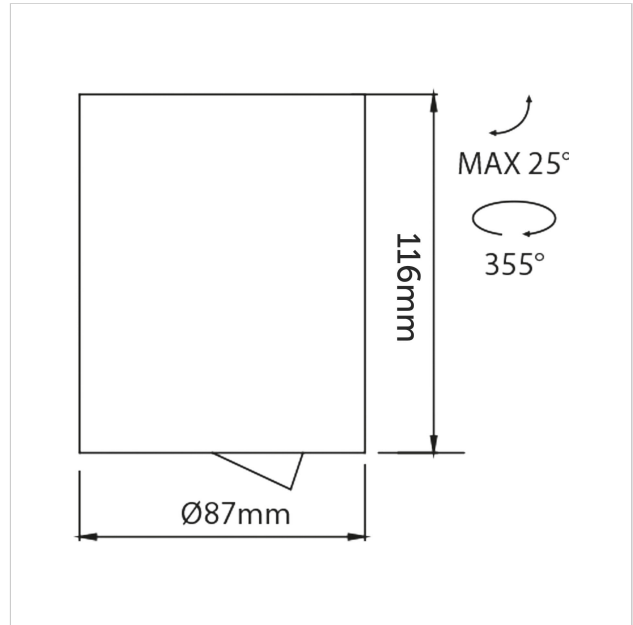

Dea Flora S

SKU	: 402DW92740GOF0
Housing material	: Aluminum Die Cast
Luminaire Color	: White
Optic	: Reflector
Reflector Color	: Gold
Power supply	: Included ON/OFF
Luminaire dimension	: Ø87x116mm
Cut out dimension	: N/A
Luminous Flux (lm)	: 840 lm
LED power	: N/A
System power	: 10.5W
System efficiency	: 80lm/W
Beam angle (°)	: 40°
CCT (K)	: 2700K
CRI	: 90
Chromaticity tolerance	: 3 MacAdam
Nominal fA	: N/A
Nominal fV	: N/A
Mains Voltage	: 220-240V / 50 -60Hz
El. Class	: Class II
Lifetime	: 50000h
IP rating	: IP20

Light source energy class	: F
Light source identifier	: CLU028-1204C4-273H5M3-F1
Net. Weight	: 0.58Kg
Warranty	: 5Y

All rated values @ ambient temperature of 25° C. Electric and photometric values are initially subject to a tolerance of +/- 10%. Tolerance of color temperature +/- 150K. Technical data can change without prior notice.