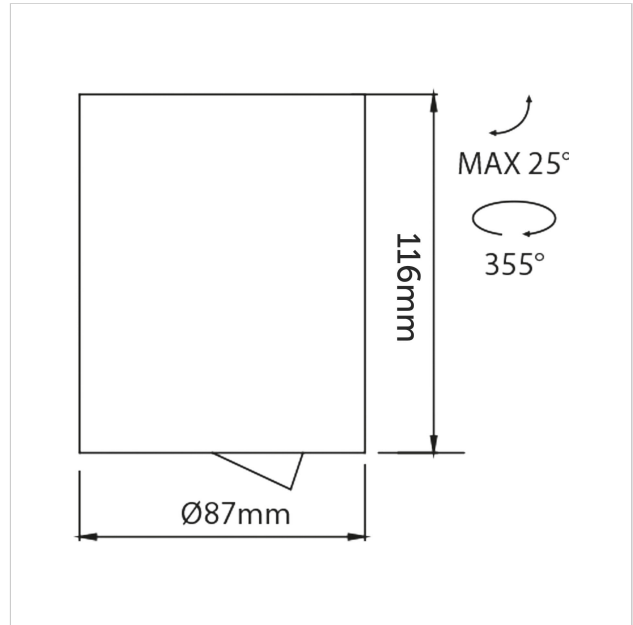

Dea Flora S

SKU	: 402DW93040GOF0
Housing material	: Aluminum Die Cast
Luminaire Color	: White
Optic	: Reflector
Reflector Color	: Gold
Power supply	: Included ON/OFF
Luminaire dimension	: Ø87x116mm
Cut out dimension	: N/A
Luminous Flux (lm)	: 880 lm
LED power	: N/A
System power	: 10.5W
System efficiency	: 84lm/W
Beam angle (°)	: 40°
CCT (K)	: 3000K
CRI	: 90
Chromaticity tolerance	: 3 MacAdam
Nominal fA	: N/A
Nominal fV	: N/A
Mains Voltage	: 220-240V / 50 -60Hz
El. Class	: Class II
Lifetime	: 50000h
IP rating	: IP20

Light source energy class	: E
Light source identifier	: CLU028-1204C4-303H5M3-F1
Net. Weight	: 0.58Kg
Warranty	: 5Y

All rated values @ ambient temperature of 25° C. Electric and photometric values are initially subject to a tolerance of +/- 10%. Tolerance of color temperature +/- 150K. Technical data can change without prior notice.