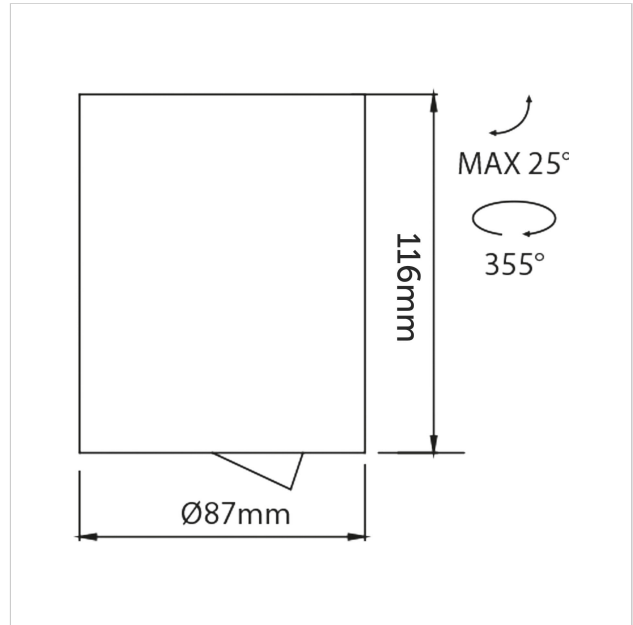

Dea Flora S

SKU	: 402DW93040WHF0
Housing material	: Aluminum Die Cast
Luminaire Color	: White
Optic	: Reflector
Reflector Color	: White
Power supply	: Included ON/OFF
Luminaire dimension	: Ø87x116mm
Cut out dimension	: N/A
Luminous Flux (lm)	: 880 lm
LED power	: N/A
System power	: 10.5W
System efficiency	: 84lm/W
Beam angle (°)	: 40°
CCT (K)	: 3000K
CRI	: 90
Chromaticity tolerance	: 3 MacAdam
Nominal fA	: N/A
Nominal fV	: N/A
Mains Voltage	: 220-240V / 50 -60Hz
El. Class	: Class II
Lifetime	: 50000h
IP rating	: IP20

Light source energy class	: E
Light source identifier	: CLU028-1204C4-303H5M3-F1
Net. Weight	: 0.58Kg
Warranty	: 5Y

All rated values @ ambient temperature of 25° C. Electric and photometric values are initially subject to a tolerance of +/- 10%. Tolerance of color temperature +/- 150K. Technical data can change without prior notice.