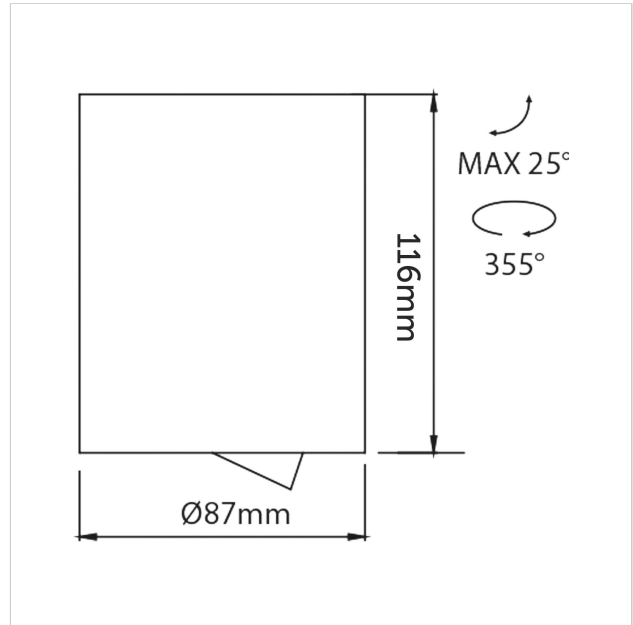

Dea Flora S

SKU	: 402DW94040WHF0
Housing material	: Aluminum Die Cast
Luminaire Color	: White
Optic	: Reflector
Reflector Color	: White
Power supply	: Included ON/OFF
Luminaire dimension	: Ø87x116mm
Cut out dimension	: N/A
Luminous Flux (lm)	: 890 lm
LED power	: N/A
System power	: 10.5W
System efficiency	: 85lm/W
Beam angle (°)	: 40°
CCT (K)	: 4000K
CRI	: 90
Chromaticity tolerance	: 3 MacAdam
Nominal fA	: N/A
Nominal fV	: N/A
Mains Voltage	: 220-240V / 50 -60Hz
El. Class	: Class II
Lifetime	: 50000h
IP rating	: IP20

Light source energy class	: E
Light source identifier	: CLU028-1204C4-403H5M3-F1
Net. Weight	: 0.58Kg
Warranty	: 5Y

All rated values @ ambient temperature of 25° C. Electric and photometric values are initially subject to a tolerance of +/- 10%. Tolerance of color temperature +/- 150K. Technical data can change without prior notice.