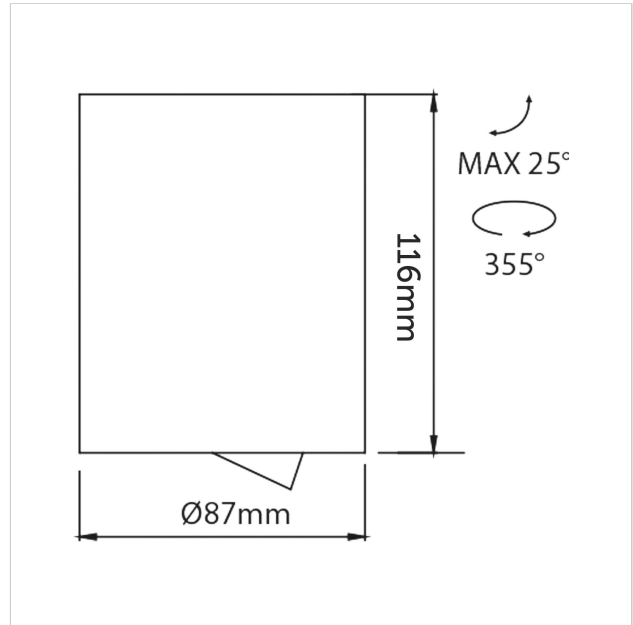

Dea Flora S

SKU	: 402DB92740BGF0
Housing material	: Aluminum Die Cast
Luminaire Color	: Black
Optic	: Reflector
Reflector Color	: Black High Gloss
Power supply	: Included ON/OFF
Luminaire dimension	: Ø87x116mm
Cut out dimension	: N/A
Luminous Flux (lm)	: 830 lm
LED power	: N/A
System power	: 10.5W
System efficiency	: 79lm/W
Beam angle (°)	: 40°
CCT (K)	: 2700K
CRI	: 90
Chromaticity tolerance	: 3 MacAdam
Nominal fA	: N/A
Nominal fV	: N/A
Mains Voltage	: 220-240V / 50 -60Hz
El. Class	: Class II
Lifetime	: 50000h
IP rating	: IP20

Light source energy class	: F
Light source identifier	: CLU028-1204C4-273H5M3-F1
Net. Weight	: 0.58Kg
Warranty	: 5Y

All rated values @ ambient temperature of 25° C. Electric and photometric values are initially subject to a tolerance of +/- 10%. Tolerance of color temperature +/- 150K. Technical data can change without prior notice.