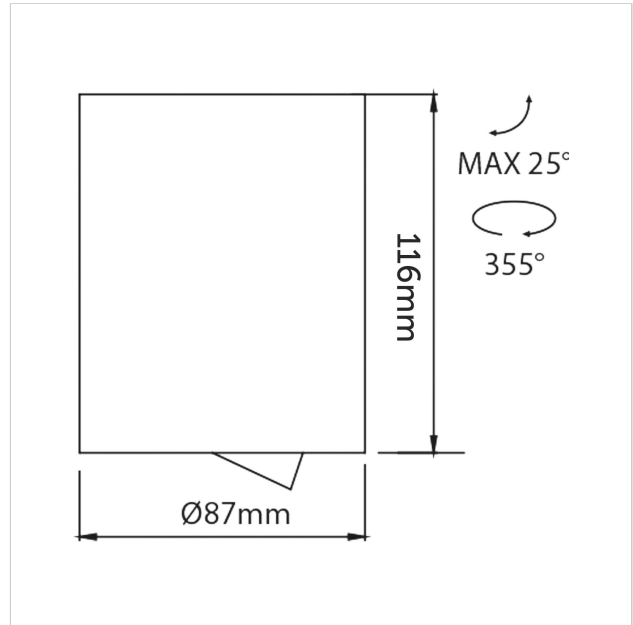

Dea Flora S

SKU	: 402DB93040BGF0
Housing material	: Aluminum Die Cast
Luminaire Color	: Black
Optic	: Reflector
Reflector Color	: Black High Gloss
Power supply	: Included ON/OFF
Luminaire dimension	: Ø87x116mm
Cut out dimension	: N/A
Luminous Flux (lm)	: 860 lm
LED power	: N/A
System power	: 10.5W
System efficiency	: 82lm/W
Beam angle (°)	: 40°
CCT (K)	: 3000K
CRI	: 90
Chromaticity tolerance	: 3 MacAdam
Nominal fA	: N/A
Nominal fV	: N/A
Mains Voltage	: 220-240V / 50 -60Hz
El. Class	: Class II
Lifetime	: 50000h
IP rating	: IP20

Light source energy class	: E
Light source identifier	: CLU028-1204C4-303H5M3-F1
Net. Weight	: 0.58Kg
Warranty	: 5Y

All rated values @ ambient temperature of 25° C. Electric and photometric values are initially subject to a tolerance of +/- 10%. Tolerance of color temperature +/- 150K. Technical data can change without prior notice.