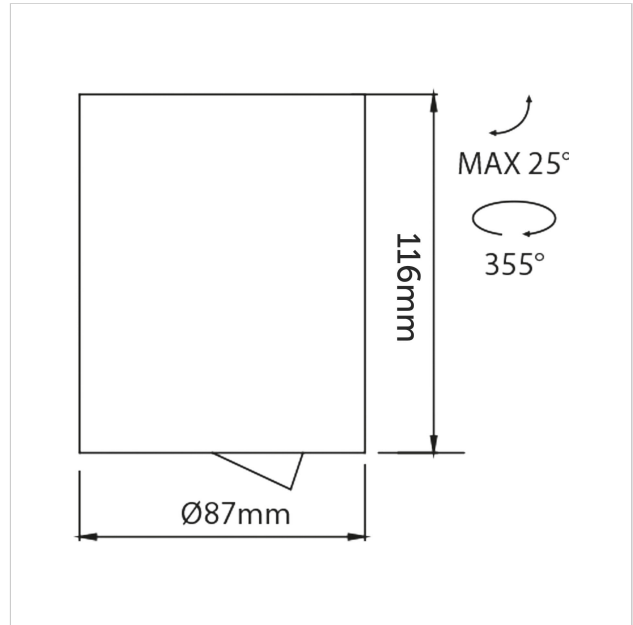

Dea Flora S

SKU	: 402DB94040BGF0
Housing material	: Aluminum Die Cast
Luminaire Color	: Black
Optic	: Reflector
Reflector Color	: Black High Gloss
Power supply	: Included ON/OFF
Luminaire dimension	: Ø87x116mm
Cut out dimension	: N/A
Luminous Flux (lm)	: 870 lm
LED power	: N/A
System power	: 10.5W
System efficiency	: 83lm/W
Beam angle (°)	: 40°
CCT (K)	: 4000K
CRI	: 90
Chromaticity tolerance	: 3 MacAdam
Nominal fA	: N/A
Nominal fV	: N/A
Mains Voltage	: 220-240V / 50 -60Hz
El. Class	: Class II
Lifetime	: 50000h
IP rating	: IP20

Light source energy class	: E
Light source identifier	: CLU028-1204C4-403H5M3-F1
Net. Weight	: 0.58Kg
Warranty	: 5Y

All rated values @ ambient temperature of 25° C. Electric and photometric values are initially subject to a tolerance of +/- 10%. Tolerance of color temperature +/- 150K. Technical data can change without prior notice.