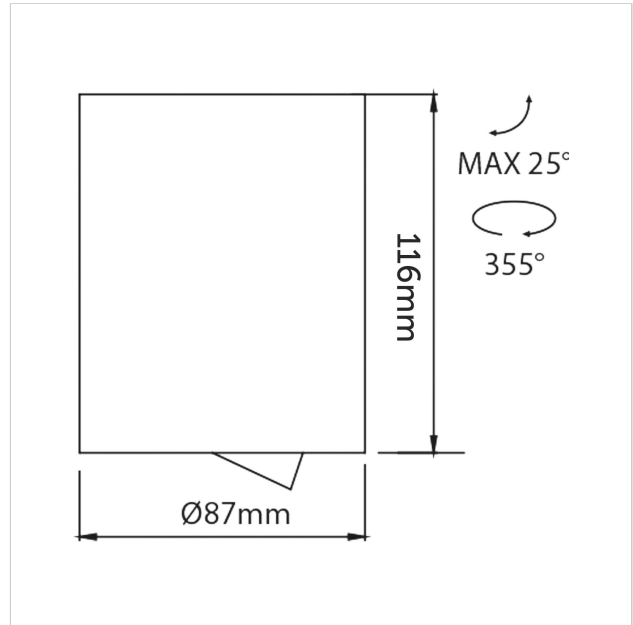

Dea Flora S

SKU	: 402DB92740BMF0
Housing material	: Aluminum Die Cast
Luminaire Color	: Black
Optic	: Reflector
Reflector Color	: Black Matt
Power supply	: Included ON/OFF
Luminaire dimension	: Ø87x116mm
Cut out dimension	: N/A
Luminous Flux (lm)	: 760 lm
LED power	: N/A
System power	: 10.5W
System efficiency	: 72lm/W
Beam angle (°)	: 40°
CCT (K)	: 2700K
CRI	: 90
Chromaticity tolerance	: 3 MacAdam
Nominal fA	: N/A
Nominal fV	: N/A
Mains Voltage	: 220-240V / 50 -60Hz
El. Class	: Class II
Lifetime	: 50000h
IP rating	: IP20

Light source energy class	: F
Light source identifier	: CLU028-1204C4-273H5M3-F1
Net. Weight	: 0.58Kg
Warranty	: 5Y

All rated values @ ambient temperature of 25° C. Electric and photometric values are initially subject to a tolerance of +/- 10%. Tolerance of color temperature +/- 150K. Technical data can change without prior notice.