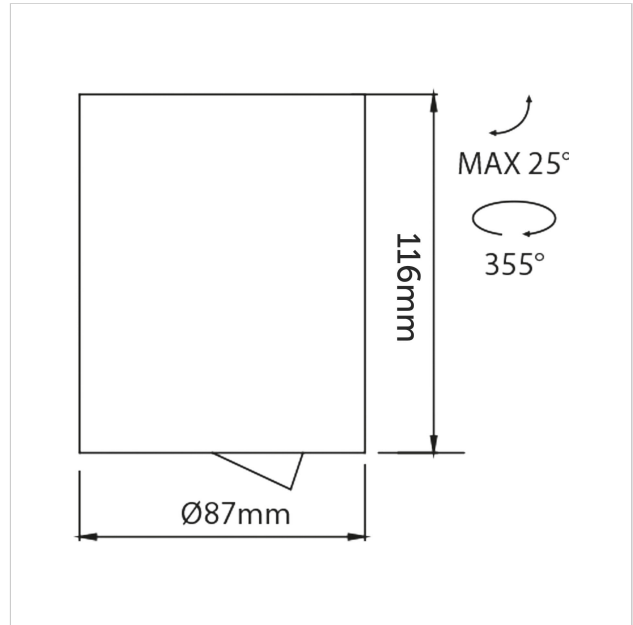

Dea Flora S

SKU	: 402DB93040BMF0
Housing material	: Aluminum Die Cast
Luminaire Color	: Black
Optic	: Reflector
Reflector Color	: Black Matt
Power supply	: Included ON/OFF
Luminaire dimension	: Ø87x116mm
Cut out dimension	: N/A
Luminous Flux (lm)	: 800 lm
LED power	: N/A
System power	: 10.5W
System efficiency	: 76lm/W
Beam angle (°)	: 40°
CCT (K)	: 3000K
CRI	: 90
Chromaticity tolerance	: 3 MacAdam
Nominal fA	: N/A
Nominal fV	: N/A
Mains Voltage	: 220-240V / 50 -60Hz
El. Class	: Class II
Lifetime	: 50000h
IP rating	: IP20

Light source energy class	: E
Light source identifier	: CLU028-1204C4-303H5M3-F1
Net. Weight	: 0.58Kg
Warranty	: 5Y

All rated values @ ambient temperature of 25° C. Electric and photometric values are initially subject to a tolerance of +/- 10%. Tolerance of color temperature +/- 150K. Technical data can change without prior notice.