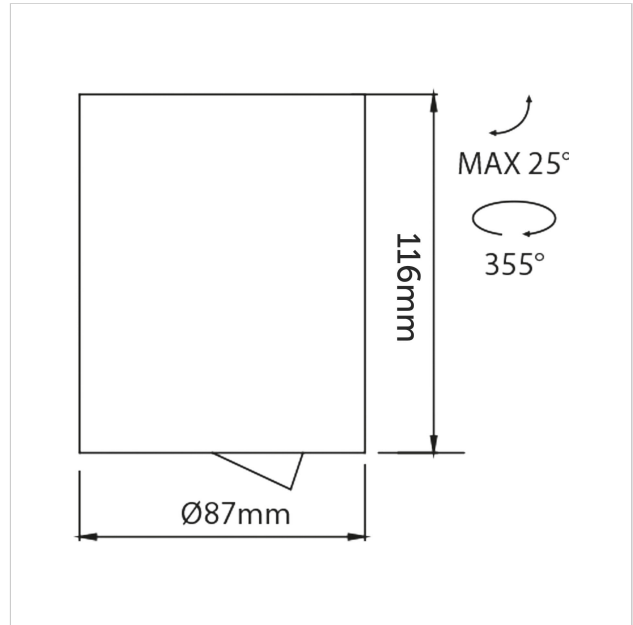

Dea Flora S

SKU	: 402DB94040BMF0
Housing material	: Aluminum Die Cast
Luminaire Color	: Black
Optic	: Reflector
Reflector Color	: Black Matt
Power supply	: Included ON/OFF
Luminaire dimension	: Ø87x116mm
Cut out dimension	: N/A
Luminous Flux (lm)	: 810 lm
LED power	: N/A
System power	: 10.5W
System efficiency	: 77lm/W
Beam angle (°)	: 40°
CCT (K)	: 4000K
CRI	: 90
Chromaticity tolerance	: 3 MacAdam
Nominal fA	: N/A
Nominal fV	: N/A
Mains Voltage	: 220-240V / 50 -60Hz
El. Class	: Class II
Lifetime	: 50000h
IP rating	: IP20

Light source energy class	: E
Light source identifier	: CLU028-1204C4-403H5M3-F1
Net. Weight	: 0.58Kg
Warranty	: 5Y

All rated values @ ambient temperature of 25° C. Electric and photometric values are initially subject to a tolerance of +/- 10%. Tolerance of color temperature +/- 150K. Technical data can change without prior notice.