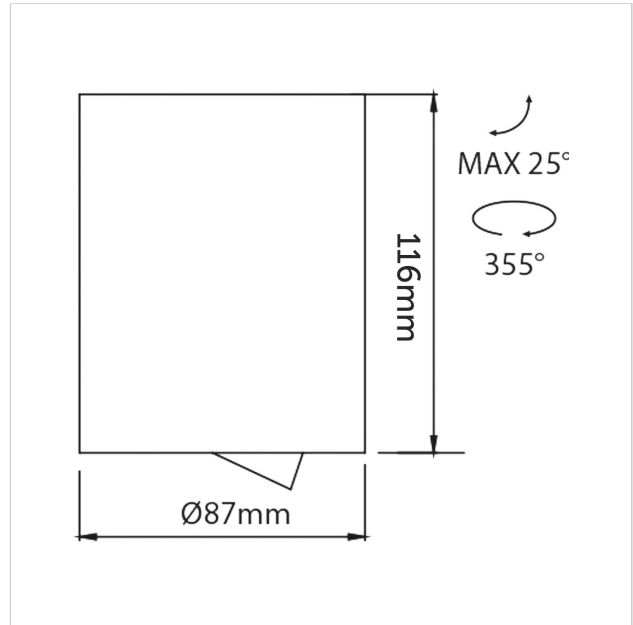

Dea Flora S

SKU	: 402DB93040COF0
Housing material	: Aluminum Die Cast
Luminaire Color	: Black
Optic	: Reflector
Reflector Color	: Copper
Power supply	: Included ON/OFF
Luminaire dimension	: Ø87x116mm
Cut out dimension	: N/A
Luminous Flux (lm)	: 880 lm
LED power	: N/A
System power	: 10.5W
System efficiency	: 84lm/W
Beam angle (°)	: 40°
CCT (K)	: 3000K
CRI	: 90
Chromaticity tolerance	: 3 MacAdam
Nominal fA	: N/A
Nominal fV	: N/A
Mains Voltage	: 220-240V / 50 -60Hz
El. Class	: Class II
Lifetime	: 50000h
IP rating	: IP20

Light source energy class	: E
Light source identifier	: CLU028-1204C4-303H5M3-F1
Net. Weight	: 0.58Kg
Warranty	: 5Y

All rated values @ ambient temperature of 25° C. Electric and photometric values are initially subject to a tolerance of +/- 10%. Tolerance of color temperature +/- 150K. Technical data can change without prior notice.