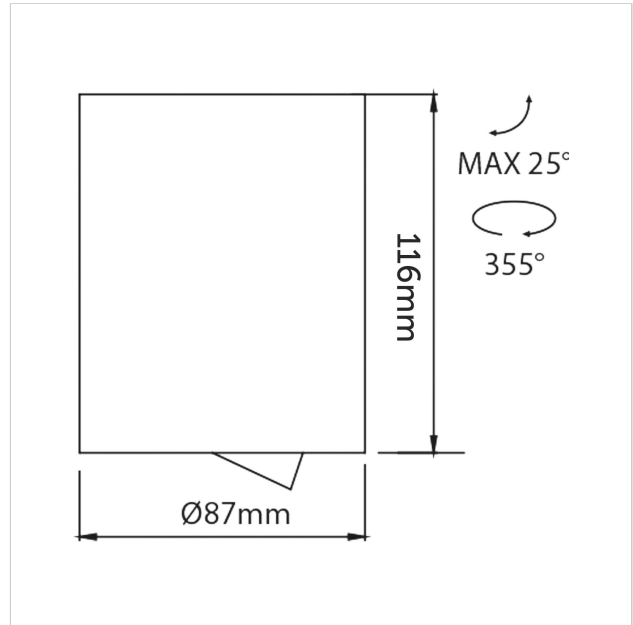

Dea Flora S

SKU	: 402DW92740BMF0
Housing material	: Aluminum Die Cast
Luminaire Color	: White
Optic	: Reflector
Reflector Color	: Black Matt
Power supply	: Included ON/OFF
Luminaire dimension	: Ø87x116mm
Cut out dimension	: N/A
Luminous Flux (lm)	: 760 lm
LED power	: N/A
System power	: 10.5W
System efficiency	: 72lm/W
Beam angle (°)	: 40°
CCT (K)	: 2700K
CRI	: 90
Chromaticity tolerance	: 3 MacAdam
Nominal fA	: N/A
Nominal fV	: N/A
Mains Voltage	: 220-240V / 50 -60Hz
El. Class	: Class II
Lifetime	: 50000h
IP rating	: IP20

Light source energy class	: F
Light source identifier	: CLU028-1204C4-273H5M3-F1
Net. Weight	: 0.58Kg
Warranty	: 5Y

All rated values @ ambient temperature of 25° C. Electric and photometric values are initially subject to a tolerance of +/- 10%. Tolerance of color temperature +/- 150K. Technical data can change without prior notice.