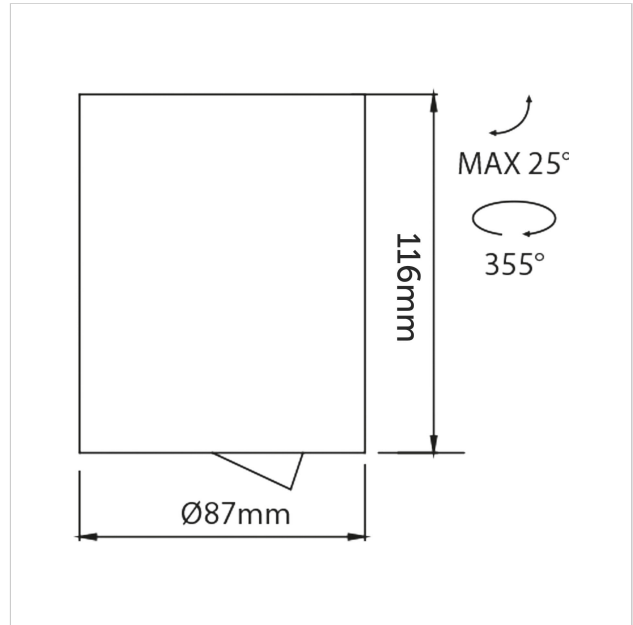

# Dea Flora S

<b>SKU</b>	: 402DB92740CHF0
<b>Housing material</b>	: Aluminum Die Cast
<b>Luminaire Color</b>	: Black
<b>Optic</b>	: Reflector
<b>Reflector Color</b>	: Chrome
<b>Power supply</b>	: Included ON/OFF
<b>Luminaire dimension</b>	: Ø87x116mm
<b>Cut out dimension</b>	: N/A
<b>Luminous Flux (lm)</b>	: 890 lm
<b>LED power</b>	: N/A
<b>System power</b>	: 10.5W
<b>System efficiency</b>	: 85lm/W
<b>Beam angle (°)</b>	: 40°
<b>CCT (K)</b>	: 2700K
<b>CRI</b>	: 90
<b>Chromaticity tolerance</b>	: 3 MacAdam
<b>Nominal fA</b>	: N/A
<b>Nominal fV</b>	: N/A
<b>Mains Voltage</b>	: 220-240V / 50 -60Hz
<b>El. Class</b>	: Class II
<b>Lifetime</b>	: 50000h
<b>IP rating</b>	: IP20

---

<b>Light source energy class</b>	: F
<b>Light source identifier</b>	: CLU028-1204C4-273H5M3-F1
<b>Net. Weight</b>	: 0.58Kg
<b>Warranty</b>	: 5Y

---

All rated values @ ambient temperature of 25° C. Electric and photometric values are initially subject to a tolerance of +/- 10%. Tolerance of color temperature +/- 150K. Technical data can change without prior notice.