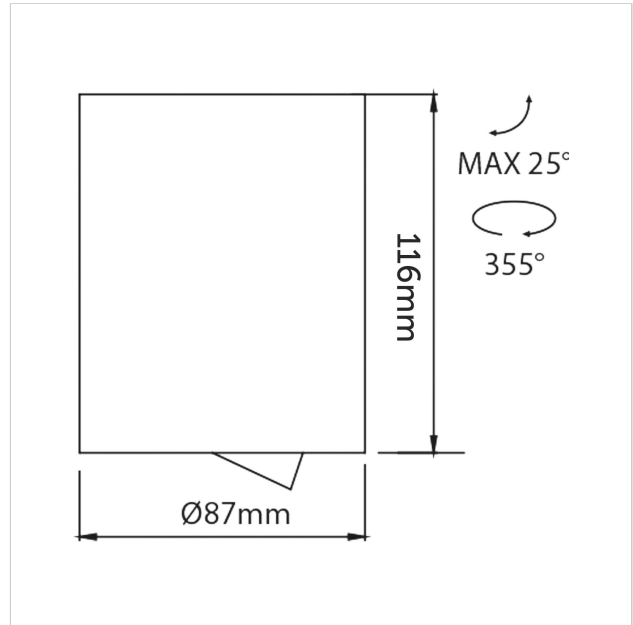

Dea Flora S

SKU	: 402DB94040CHF0
Housing material	: Aluminum Die Cast
Luminaire Color	: Black
Optic	: Reflector
Reflector Color	: Chrome
Power supply	: Included ON/OFF
Luminaire dimension	: Ø87x116mm
Cut out dimension	: N/A
Luminous Flux (lm)	: 940 lm
LED power	: N/A
System power	: 10.5W
System efficiency	: 90lm/W
Beam angle (°)	: 40°
CCT (K)	: 4000K
CRI	: 90
Chromaticity tolerance	: 3 MacAdam
Nominal fA	: N/A
Nominal fV	: N/A
Mains Voltage	: 220-240V / 50 -60Hz
El. Class	: Class II
Lifetime	: 50000h
IP rating	: IP20

Light source energy class	: E
Light source identifier	: CLU028-1204C4-403H5M3-F1
Net. Weight	: 0.58Kg
Warranty	: 5Y

All rated values @ ambient temperature of 25° C. Electric and photometric values are initially subject to a tolerance of +/- 10%. Tolerance of color temperature +/- 150K. Technical data can change without prior notice.