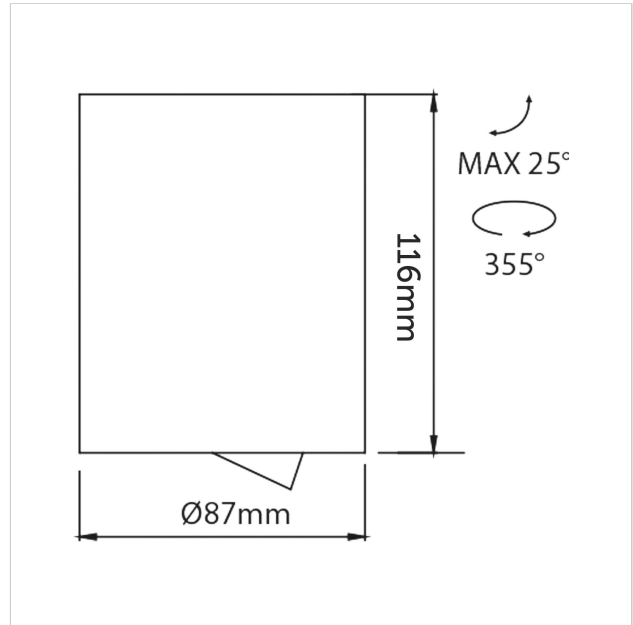

# Dea Flora S

SKU	: 402DB92740GOF0
Housing material	: Aluminum Die Cast
Luminaire Color	: Black
Optic	: Reflector
Reflector Color	: Gold
Power supply	: Included ON/OFF
Luminaire dimension	: Ø87x116mm
Cut out dimension	: N/A
Luminous Flux (lm)	: 840 lm
LED power	: N/A
System power	: 10.5W
System efficiency	: 80lm/W
Beam angle (°)	: 40°
CCT (K)	: 2700K
CRI	: 90
Chromaticity tolerance	: 3 MacAdam
Nominal fA	: N/A
Nominal fV	: N/A
Mains Voltage	: 220-240V / 50 -60Hz
El. Class	: Class II
Lifetime	: 50000h
IP rating	: IP20

---

<b>Light source energy class</b>	: F
<b>Light source identifier</b>	: CLU028-1204C4-273H5M3-F1
<b>Net. Weight</b>	: 0.58Kg
<b>Warranty</b>	: 5Y

---

All rated values @ ambient temperature of 25° C. Electric and photometric values are initially subject to a tolerance of +/- 10%. Tolerance of color temperature +/- 150K. Technical data can change without prior notice.